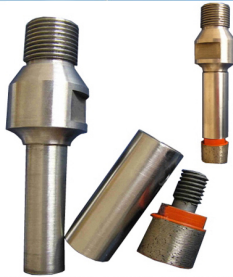

مثقاب CNC الماس

Name	Diamond drill bit
Model	BW-DDB
Diameter	6mm-500mm (can be customize)
Length	100mm-1000mm (can be customize)
Applicational	Stone,concrete,tile and masonry.etc

الماس مثقاب البناء

Machine and
drill machine