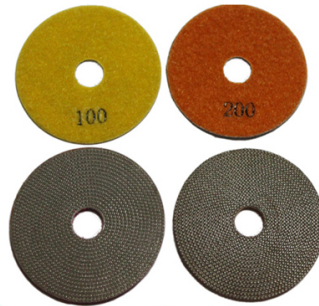

Boreway Machinery Co., Ltd.
www.diamondtools.top
www.boreway.com

Boreway Machinery Co., Ltd.
www.diamondtools.top
www.boreway.com