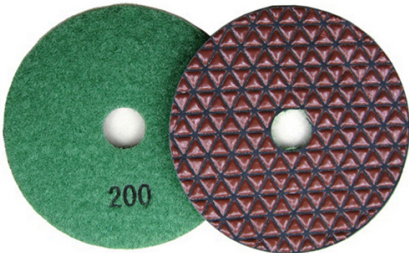

استخدام الماس طحن وتلميع منصات الجافة:

Boreway Machinery Co., Ltd.
www.diamondtools.top
www.boreway.com