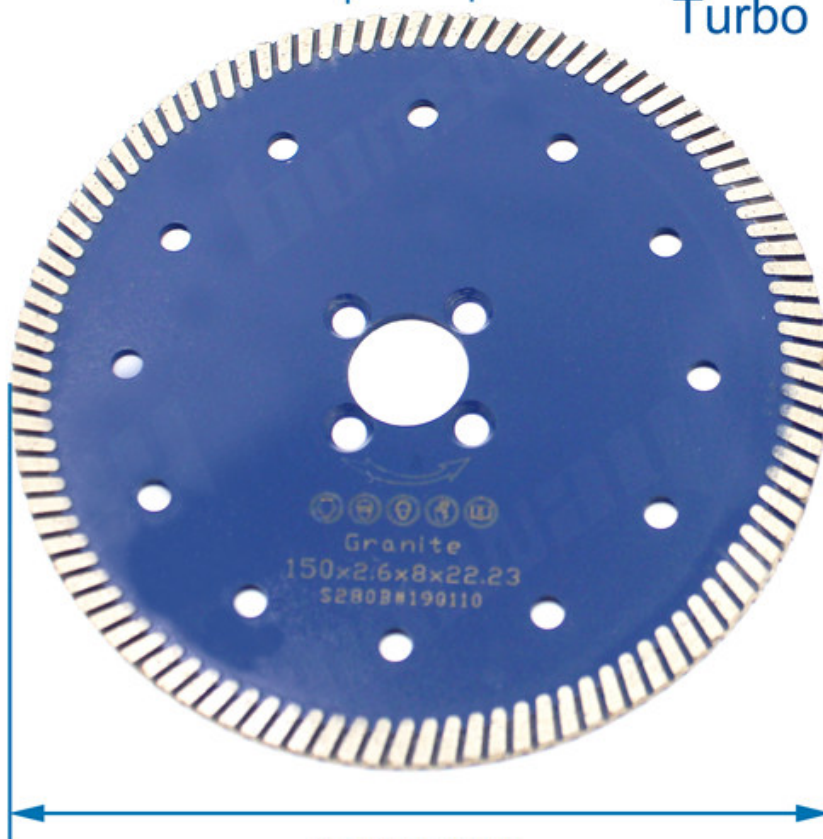

boreway®

22.23MM

Narrow Teeth
Turbo Saw Blade

150MM