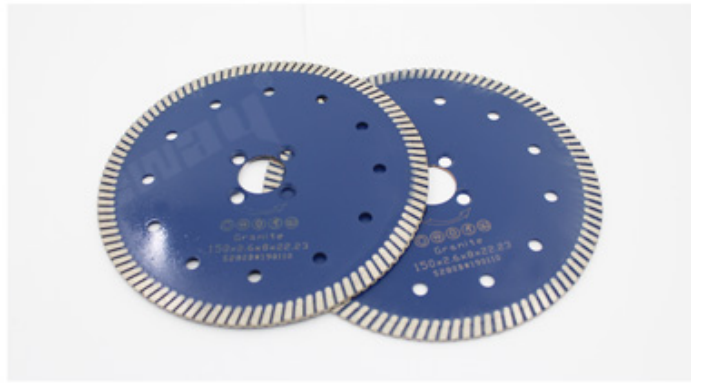

150mm

mm	mm	mm	mm	mm	mm	mm	mm	mm	mm
4.3	110	32.3	6/8/9	2012	105	35	6/8	2012	10
4.5	115	38.5	8	2012	105	35	6/8	2012	10
5	125	37.5	9	2012	105	35	6/8	2012	10
6	150	33.5	12	2012	105	35	6/8	2012	10
7	180	35	14	2012	105	35	6/8	2012	10
8	200	39.2	14	2012	105	35	6/8	2012	10
9	230	34.4	18	2012	105	35	6/8	2012	10

150mm