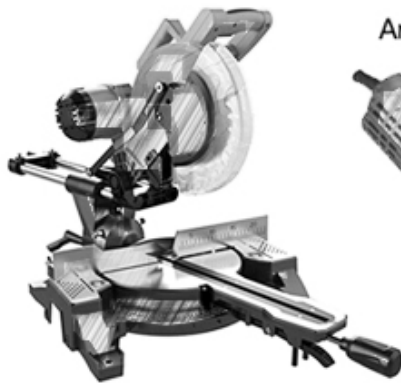

Electric circular saw

Angle Grinder

Road cutting machine

Multi-function cutting machine

Boreway Machinery Co.,Ltd  
www.diamondtools.top  
www.boreway.net

[40x8x10mm](#)

Boreway Machinery Co.,Ltd  
www.diamondtools.top  
www.boreway.net