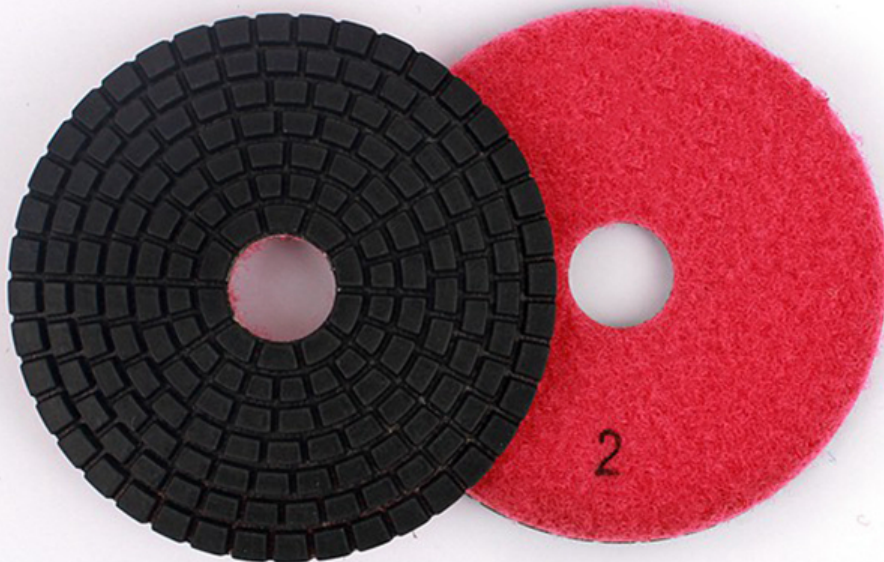

boreway®

Boreway Machinery Co., Ltd.
www.diamondtools.top
www.boreway.com