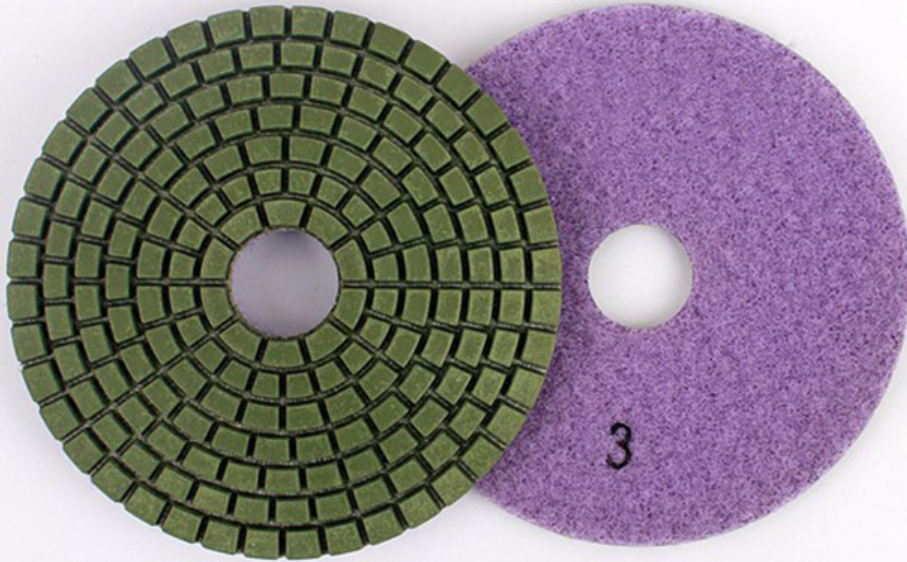

boreway®

Boreway Machinery Co., Ltd.
www.diamondtools.top
www.boreway.com