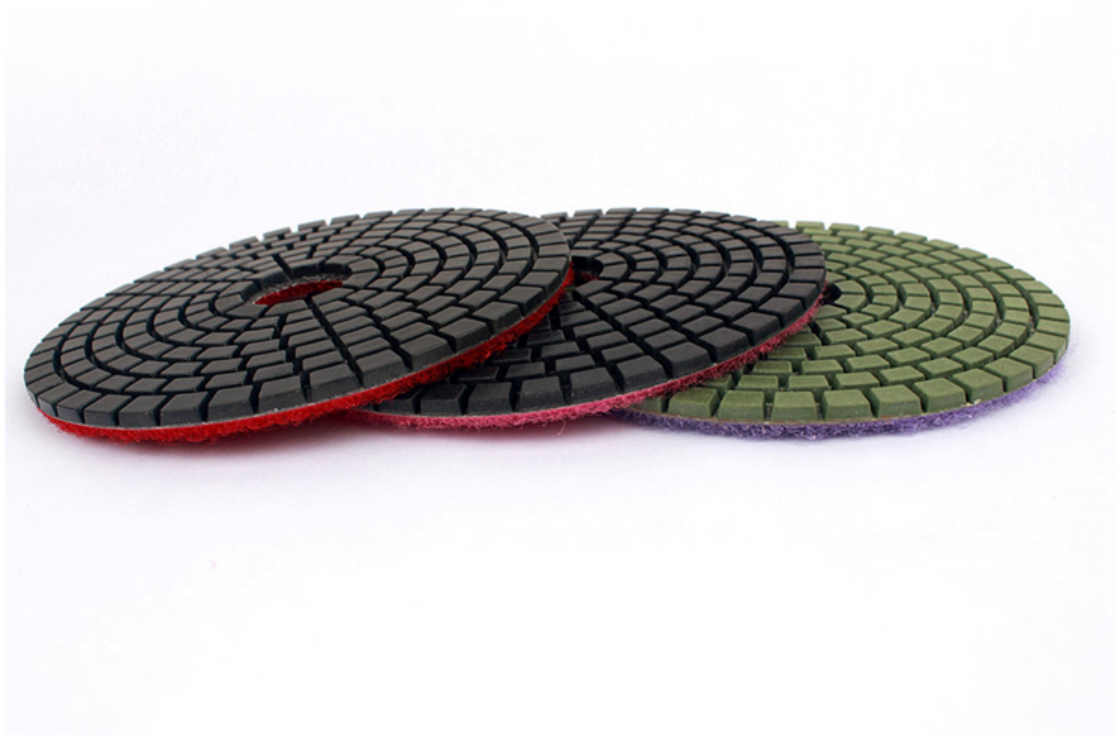

boreway®

Boreway Machinery Co., Ltd.
www.diamondtools.top
www.boreway.com