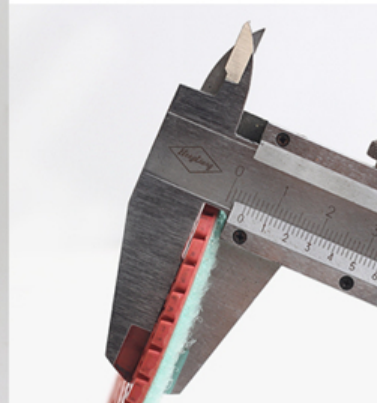

Boreway Machinery Co., Ltd.
www.diamondtools.top
www.boreway.com