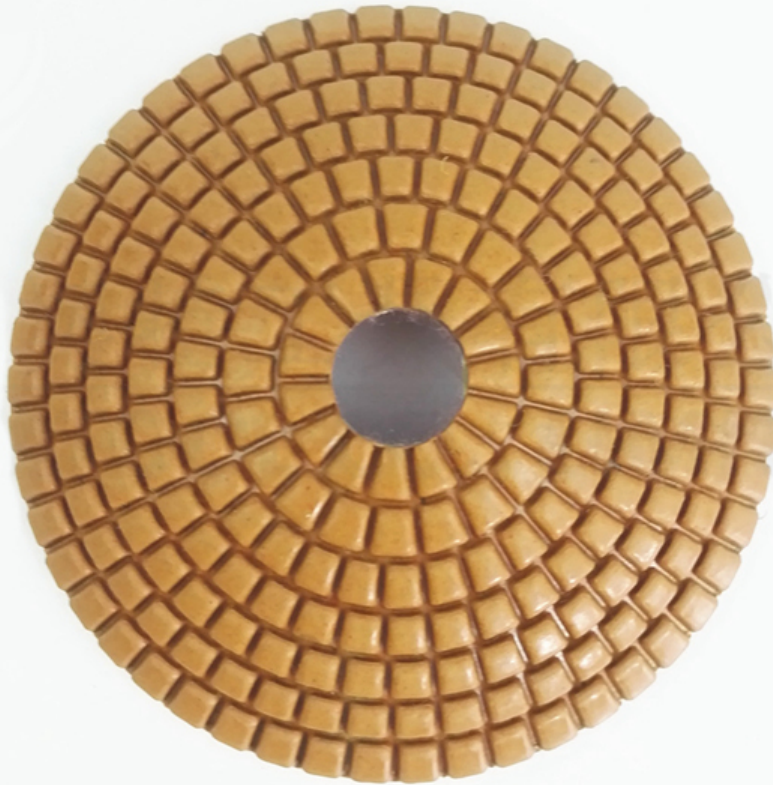

**boreway**®

Bowl shaped wet diamond polishing pad

**Boreway Machinery Co., Ltd.**

[www.diamondtools.top](http://www.diamondtools.top)

[www.boreway.com](http://www.boreway.com)

**boreway**®

Bowl shaped wet diamond polishing pad