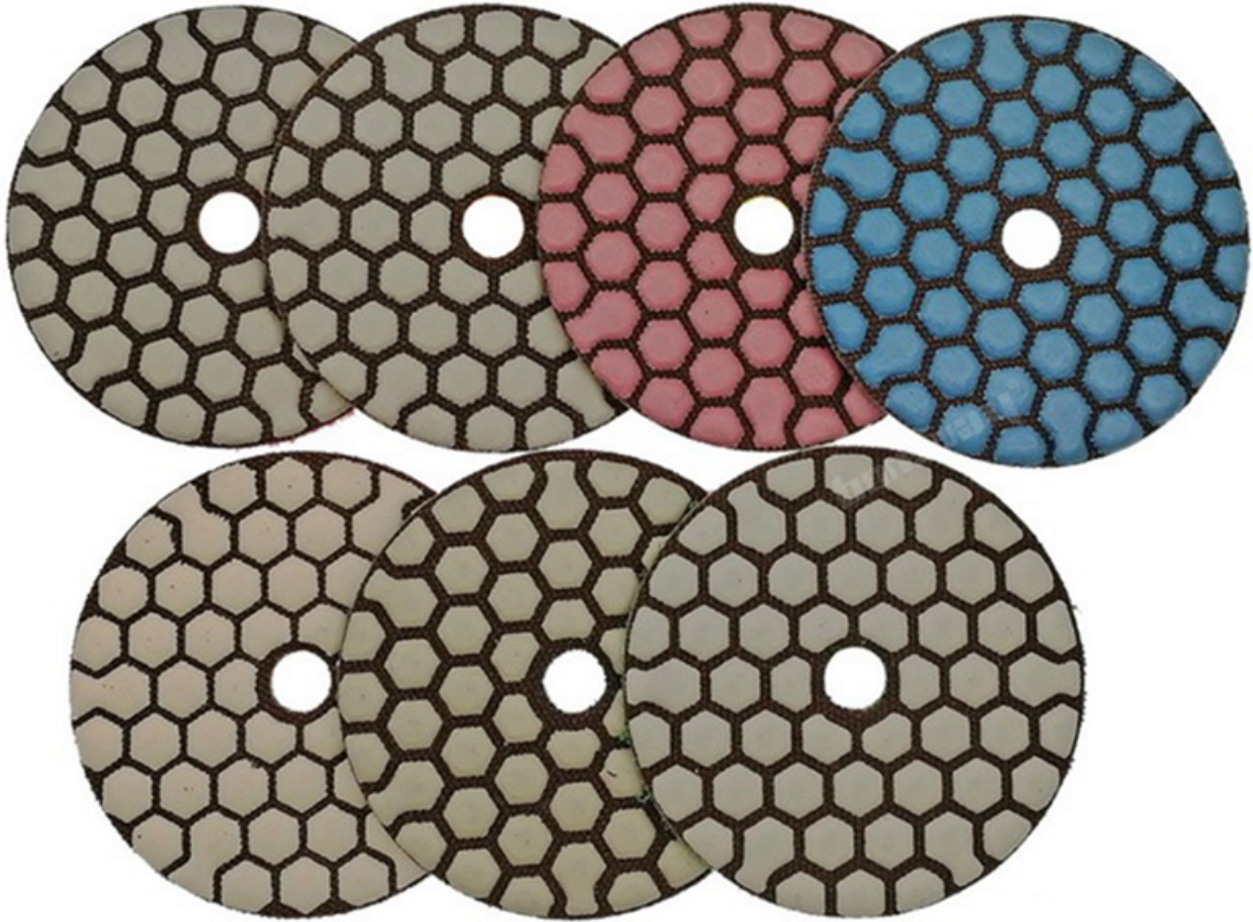

boreway®

Boreway Machinery Co., Ltd.
www.diamondtools.top
www.boreway.com