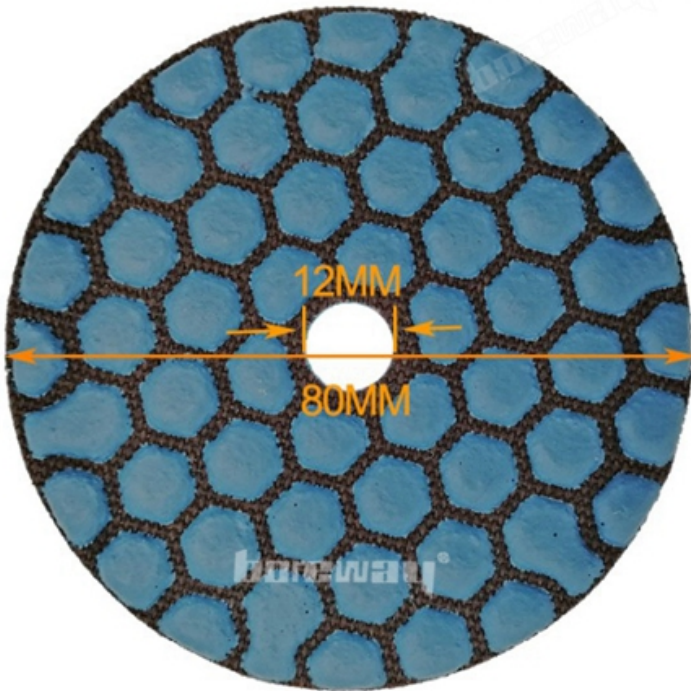

# DRY FLEXIBLE DIAMOND POLISHING PADS

1.5MM  
Workable Thickness

[www.diamondtools.top](http://www.diamondtools.top)

Front Side

Back Side

**boreway**®

**Boreway Machinery Co., Ltd.**  
[www.diamondtools.top](http://www.diamondtools.top)  
[www.boreway.com](http://www.boreway.com)