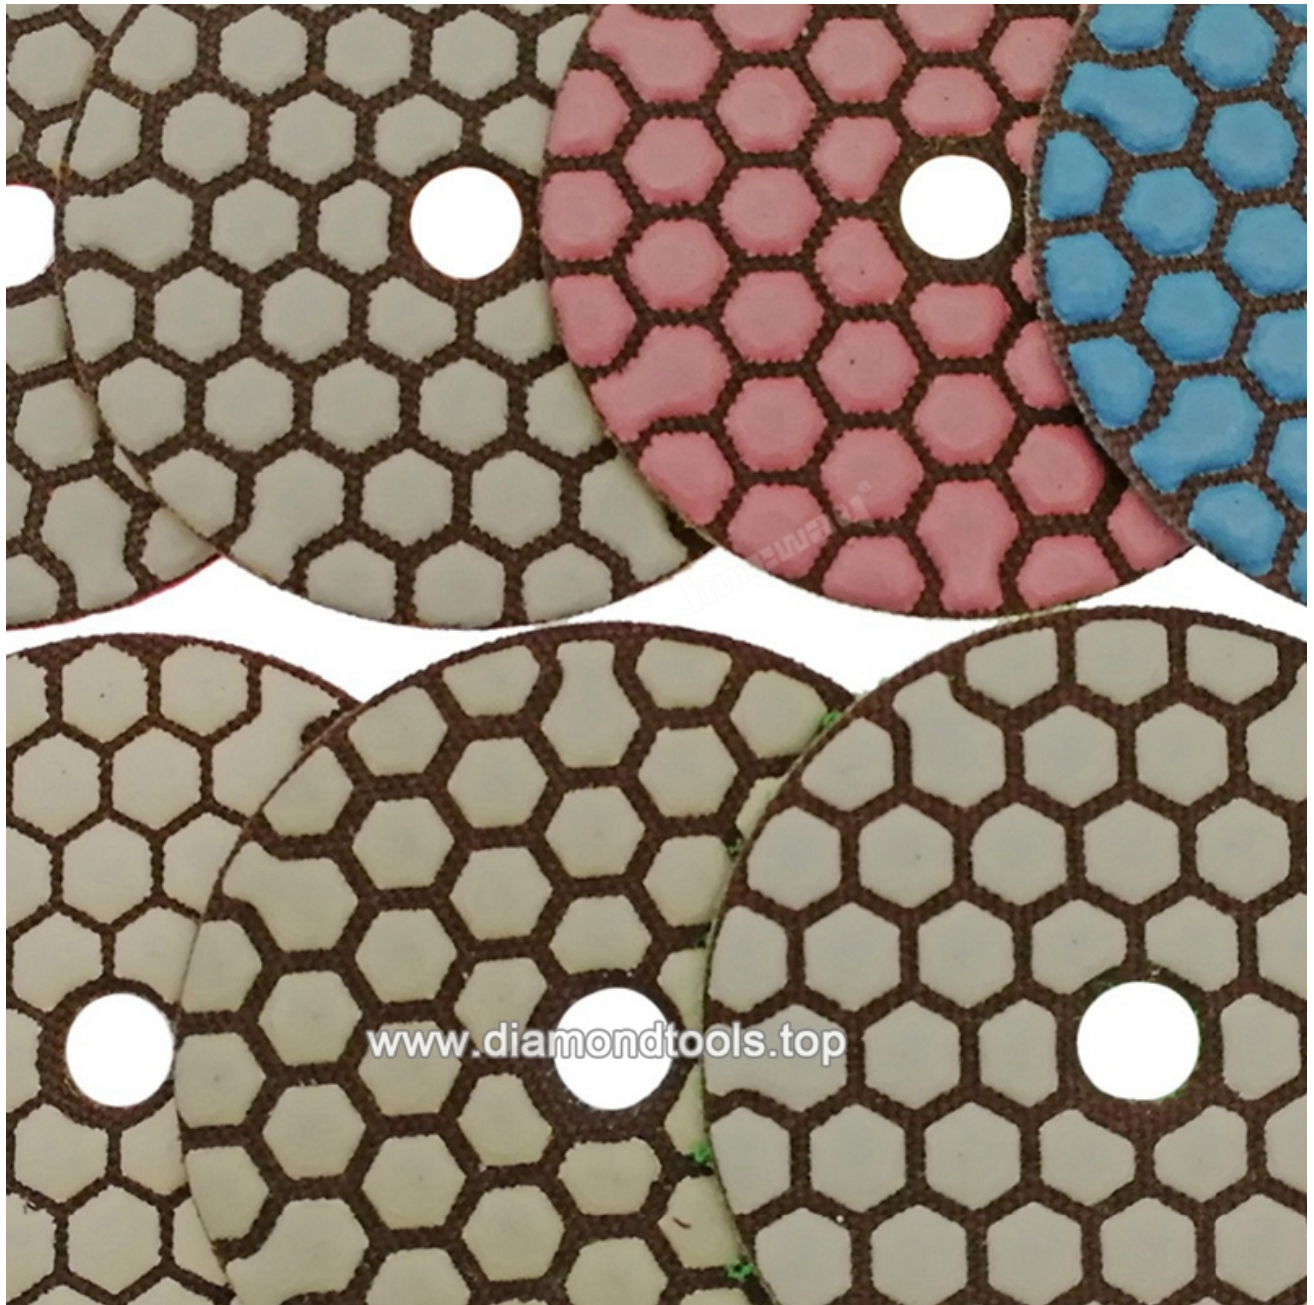

# DRY FLEXIBLE DIAMOND POLISHING PADS

1.5MM  
Workable Thickness

[www.diamondtools.top](http://www.diamondtools.top)

Front Side

Back Side

**boreway**®

**Boreway Machinery Co., Ltd.**  
[www.diamondtools.top](http://www.diamondtools.top)  
[www.boreway.com](http://www.boreway.com)