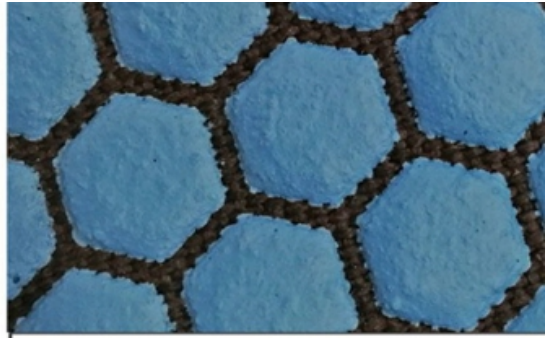

# DRY FLEXIBLE DIAMOND POLISHING PADS

1.5MM  
Workable Thickness

[www.diamondtools.top](http://www.diamondtools.top)

Front Side

Back Side

**boreway**®

**Boreway Machinery Co., Ltd.**  
[www.diamondtools.top](http://www.diamondtools.top)  
[www.boreway.com](http://www.boreway.com)