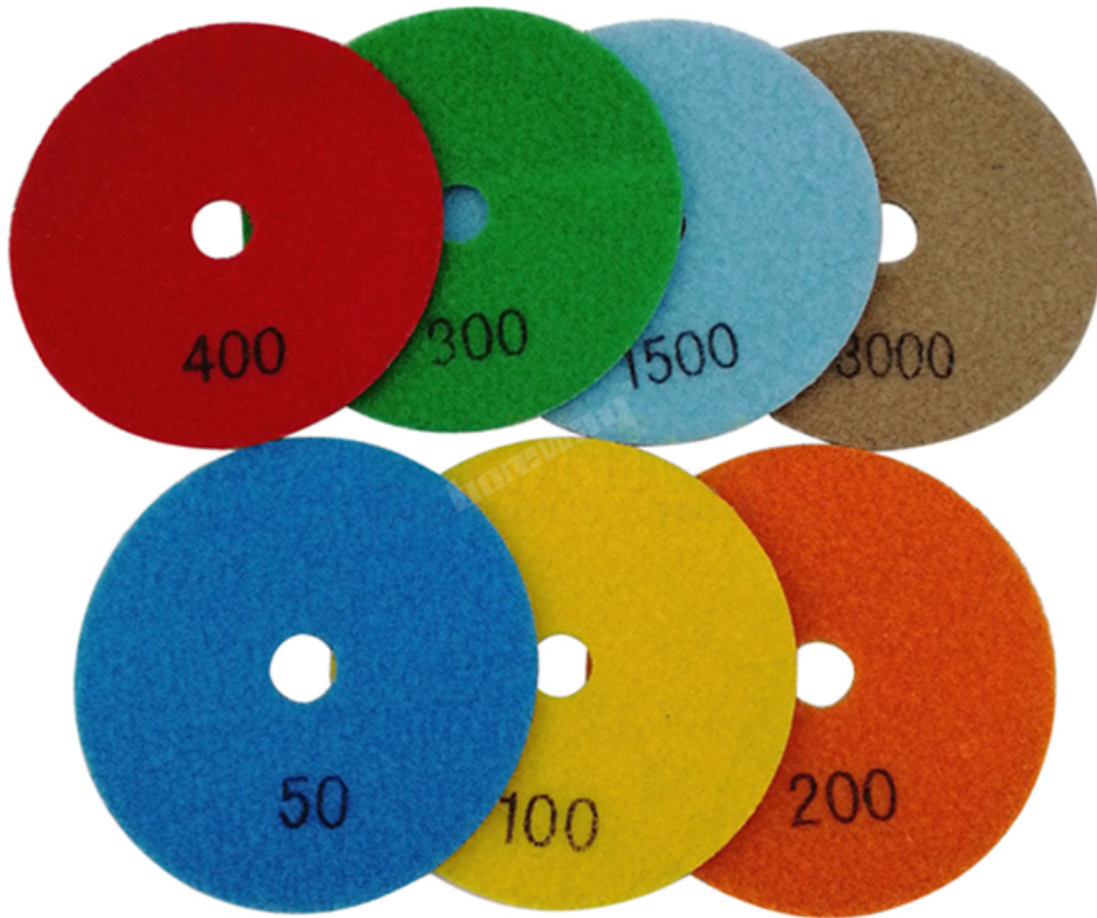

DRY FLEXIBLE DIAMOND POLISHING PADS

1.5MM
Workable Thickness

Front Side

Back Side

boreway®

Boreway Machinery Co.,Ltd
www.fordiamondtools.com
www.diamondtools.top

Boreway Machinery Co.,Ltd
www.fordiamondtools.com
www.diamondtools.top