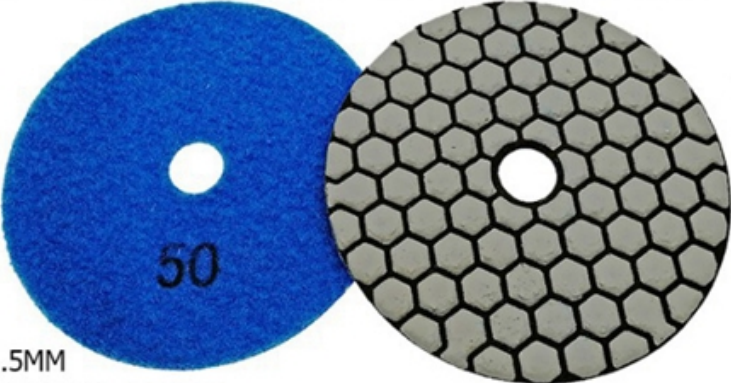

boreway®

Boreway Machinery Co., Ltd.
www.diamondtools.top
www.boreway.com

DRY FLEXIBLE DIAMOND POLISHING PADS

1.5MM
Workable Thickness

www.diamondtools.top

Front Side

Back Side

boreway®