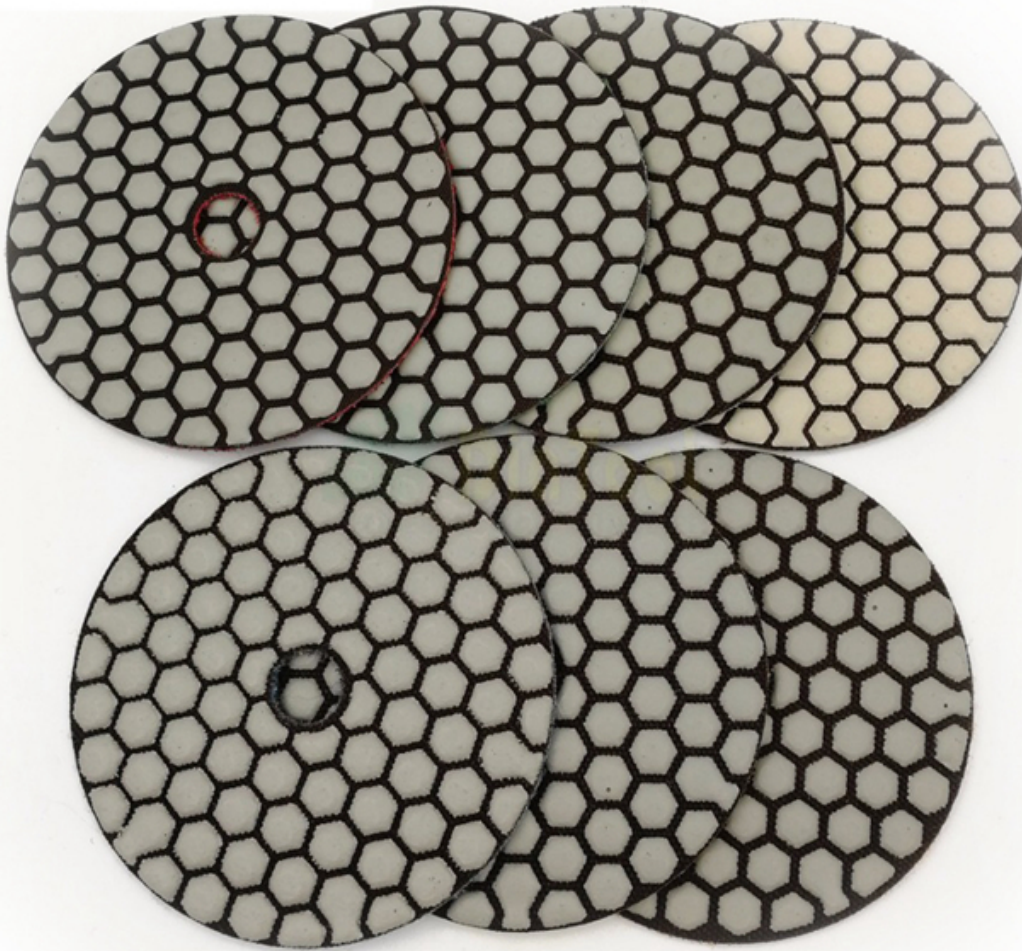

boreway®

Boreway Machinery Co., Ltd.
www.diamondtools.top
www.boreway.com

DRY FLEXIBLE DIAMOND POLISHING PADS

1.5MM
Workable Thickness

www.diamondtools.top

Front Side

Back Side

boreway®