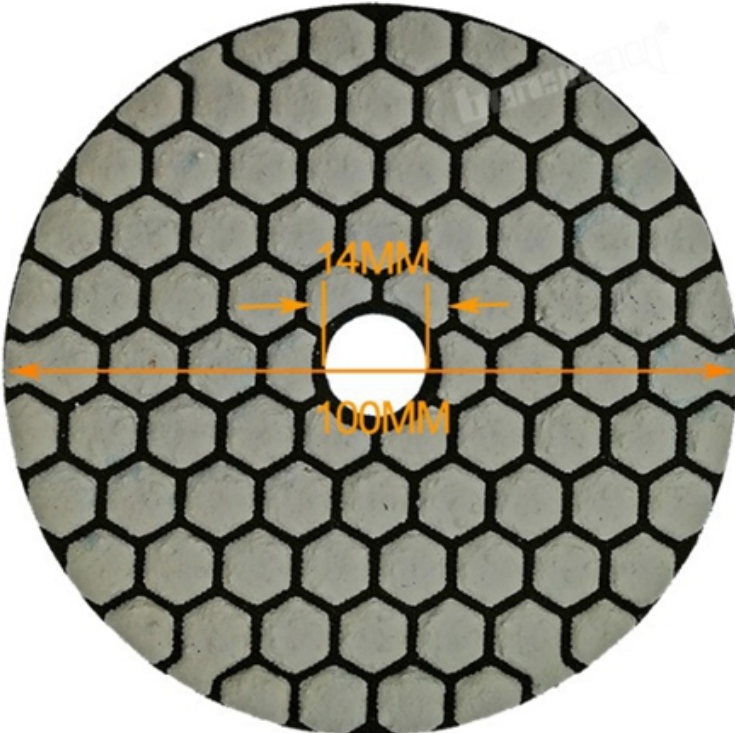

boreway®

Boreway Machinery Co., Ltd.
www.diamondtools.top
www.boreway.com

DRY FLEXIBLE DIAMOND POLISHING PADS

1.5MM
Workable Thickness

www.diamondtools.top

Front Side

Back Side

boreway®