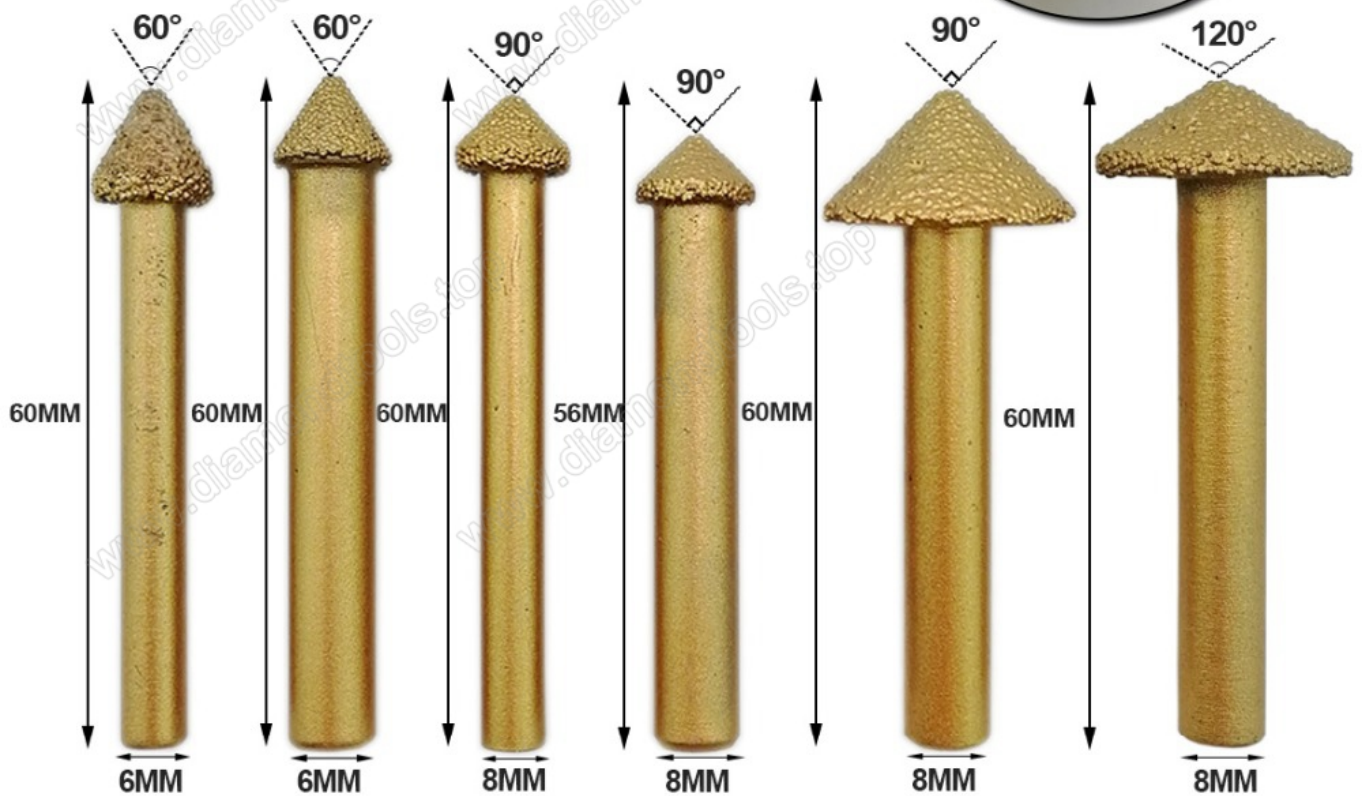

CNC DIAMOND ENGRAVING BITS

3D CONE TYPE

boreway®

Boreway Machinery Co., Ltd.
www.diamondtools.top
www.boreway.com

boreway®

Boreway Machinery Co., Ltd.
www.diamondtools.top
www.boreway.com

boreway[®]

Boreway Machinery Co., Ltd.
www.diamondtools.top
www.boreway.com