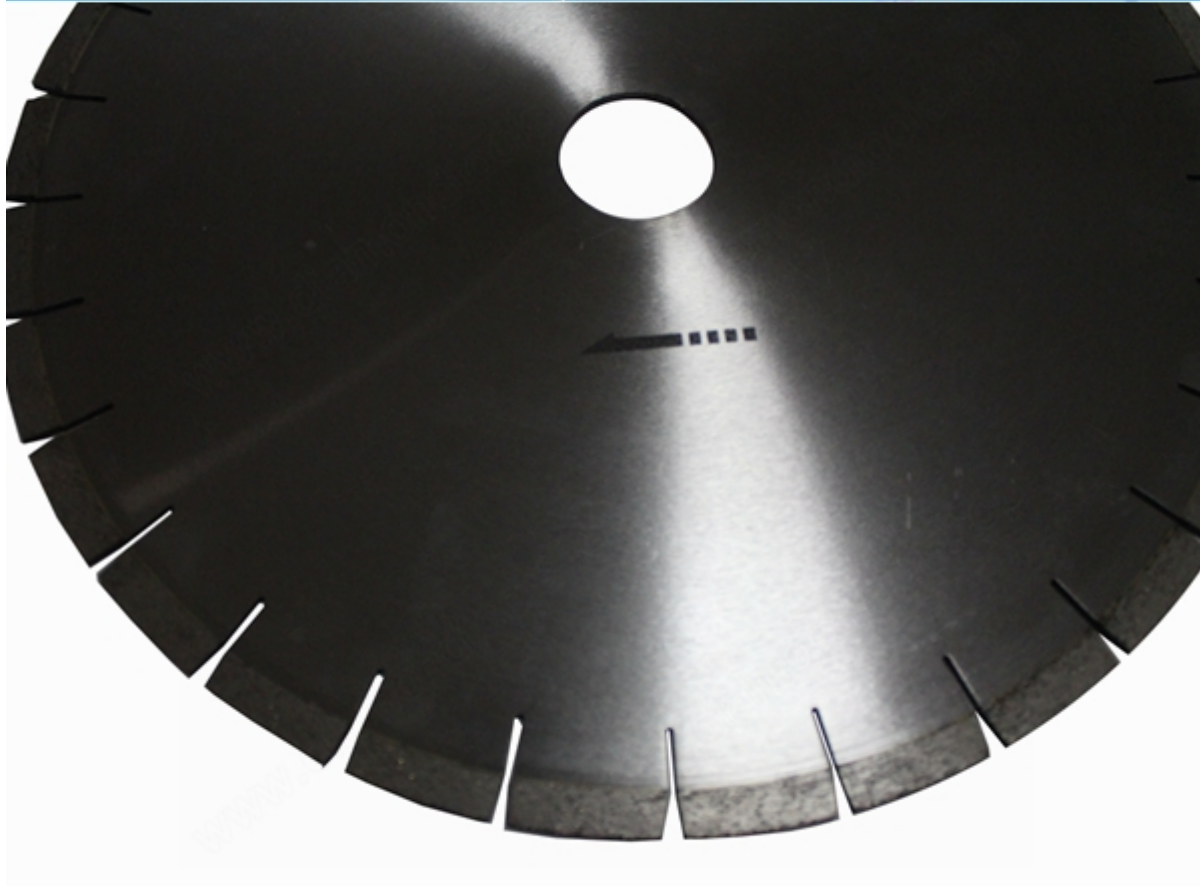

boreway®

Boreway Machinery Co., Ltd.
www.diamondtools.top
www.boreway.com