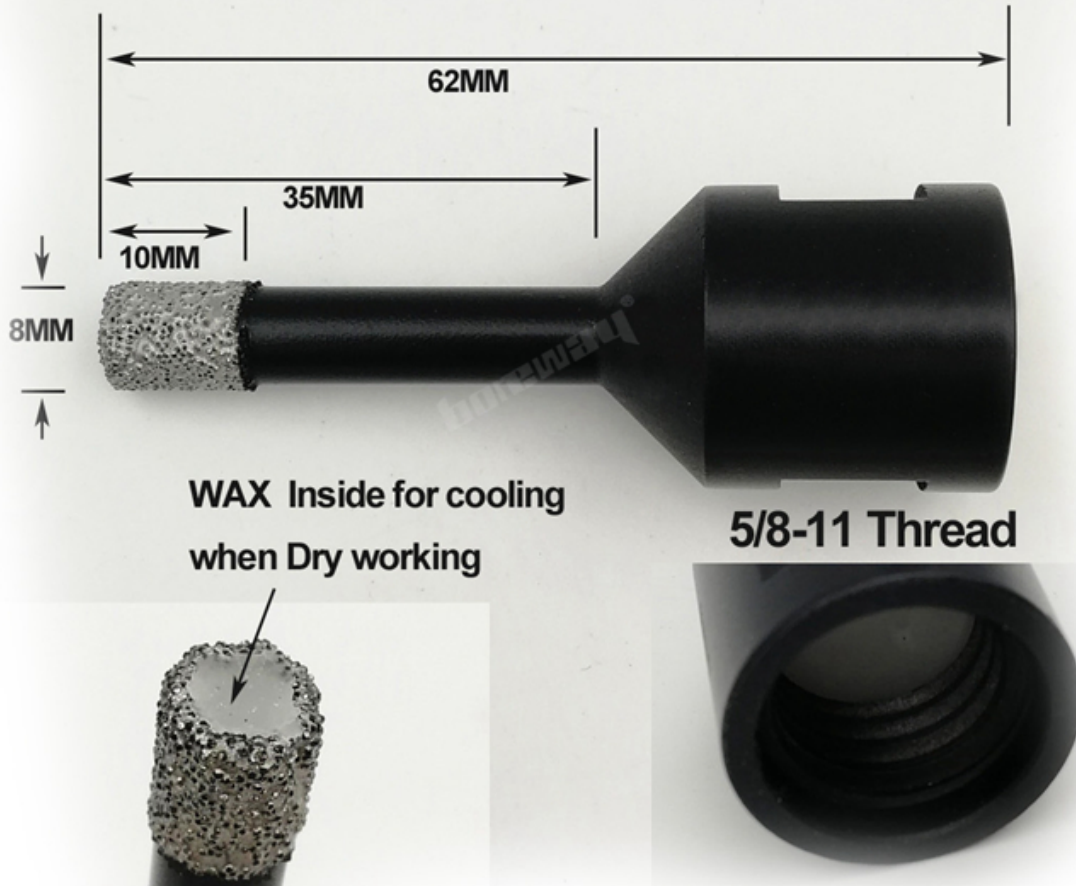

boreway®

8MM (5/16") ⤴ DIAMOND CORE BIT

Boreway Machinery Co., Ltd.
www.diamondtools.top
www.boreway.com

boreway[®]

Boreway Machinery Co., Ltd.
www.diamondtools.top
www.boreway.com

boreway®

Boreway Machinery Co., Ltd.
www.diamondtools.top
www.boreway.com