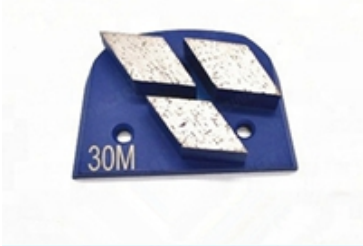

30# Soft Bond Diamond Concrete Floor Grinding Plate for Lavina Machine

Item	30# Soft Bond Diamond Concrete Floor Grinding Plate for Lavina Machine
Quantity	16 x 30 x 50 x 120
Material	Aluminum
Color	Green
Weight	0.5kg
Dimensions	30 x 50 x 120
Lead Time	1-2 weeks
MOQ	1000 pieces
Price	0.35 USD/piece

Product Description:
This grinding plate is designed for use with the Lavina machine to grind concrete floors. It features a soft bond diamond abrasive surface for efficient grinding.

30# Soft Bond Diamond Concrete Floor Grinding Plate for Lavina Machine

Product Description:

Product Details:

For concrete floors with a hardness of 4000-5500 psi, use a 30# Soft Bond diamond grinding plate.

For concrete floors with a hardness of 2500-4000 psi, use a 40# Soft Bond diamond grinding plate. For concrete floors with a hardness of 1500-2500 psi, use a 60# Soft Bond diamond grinding plate.

For concrete floors with a hardness of 2500 psi, use a 40# Soft Bond diamond grinding plate.

4. 鋸片規格

鋸片規格

鋸片規格：6吋、16吋、20吋、30吋、60吋、80吋、150吋、220吋、280吋、300吋、400吋
鋸片規格：鋸片規格
鋸片規格：鋸片規格
鋸片規格：鋸片規格
鋸片規格

鋸片規格

Boreway Machinery Co., Ltd
www.diamondtools.top
www.boreway.net