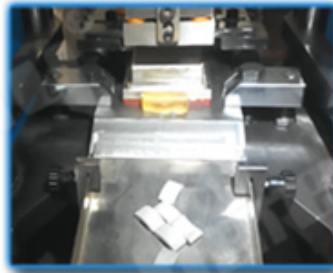

● Fill The Mold