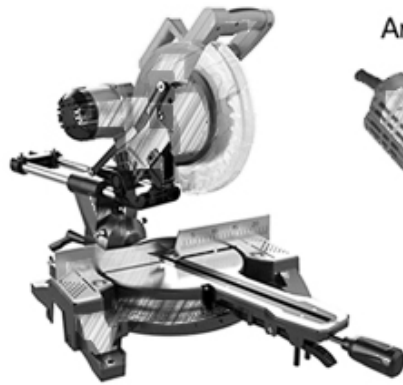

Electric circular saw

Angle Grinder

Multi-function cutting machine

Road cutting machine

Boreway Machinery Co., Ltd.
www.diamondtools.top
www.boreway.com

D350 * 3.2 * 20 * 40mm * 50 / 60mm

Boreway Machinery Co.,Ltd
www.diamondtools.top
www.boreway.net