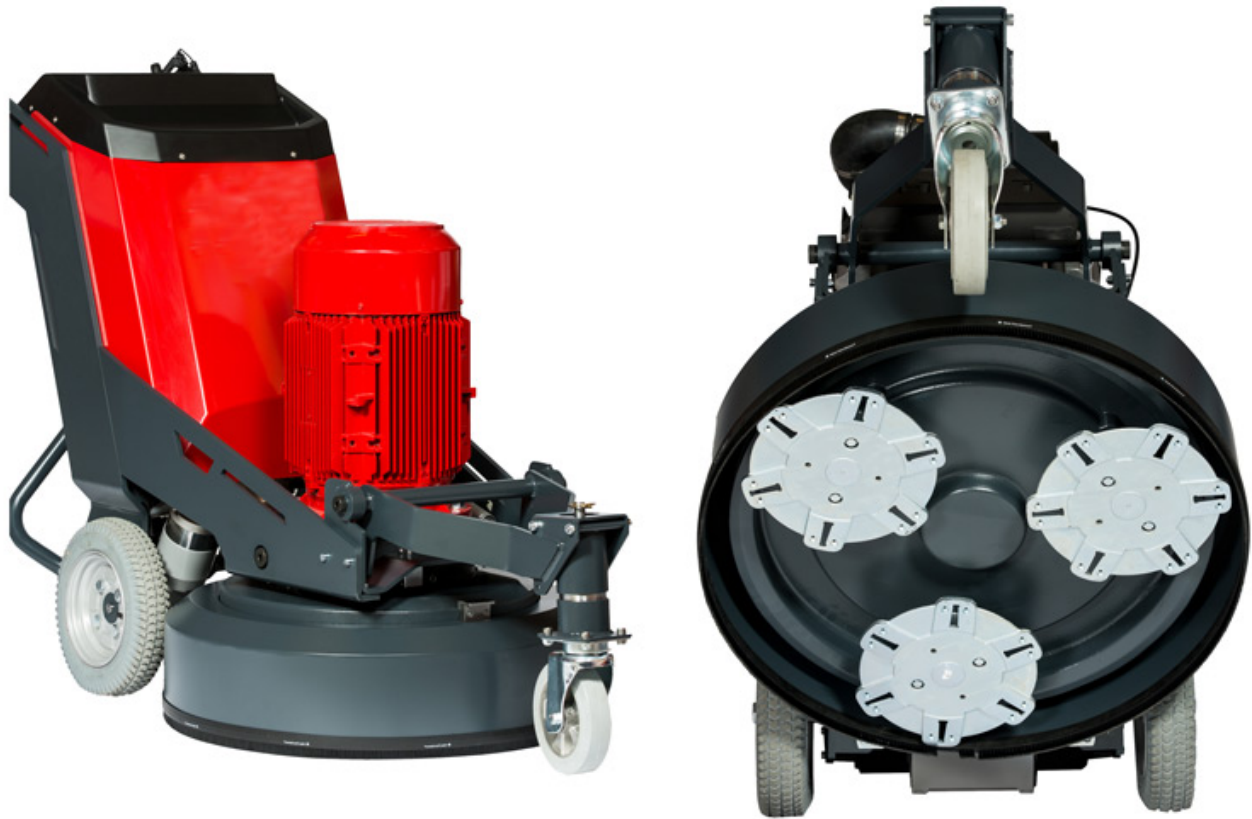

redi-lock Scanmaskin Floor

Marble