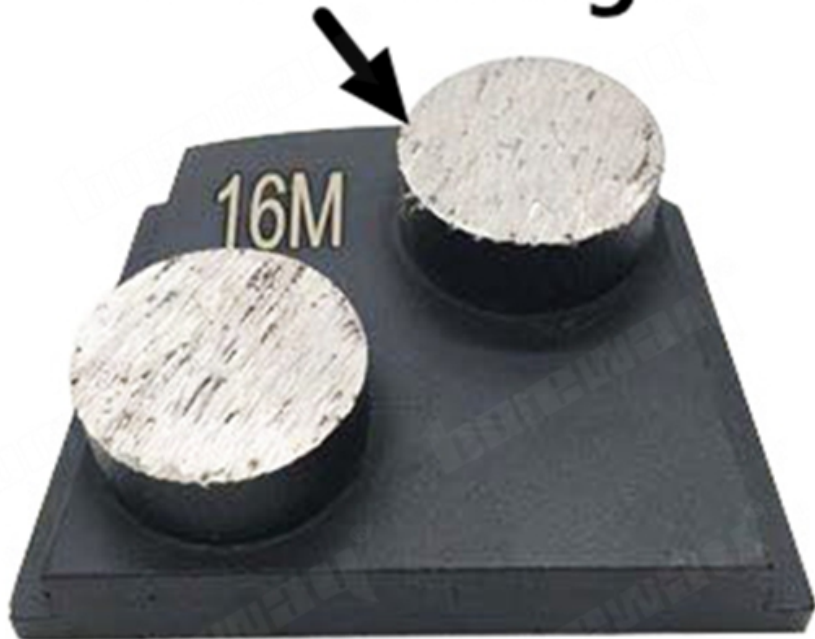

Double Segs

Type:PHX Grinding Pad

Boreway Machinery Co.,Ltd
www.diamondtools.top
www.boreway.net

□□□□□