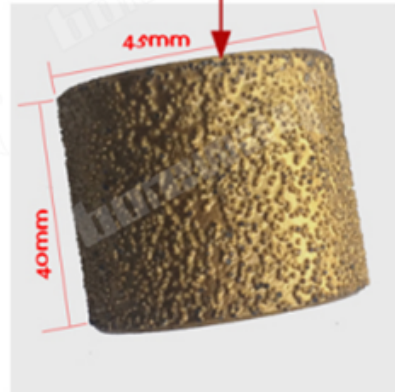

boreway®

Size Information

Size: 250mm

Boreway Machinery Co.,Ltd
www.fordiamondtools.com
www.diamondtools.top