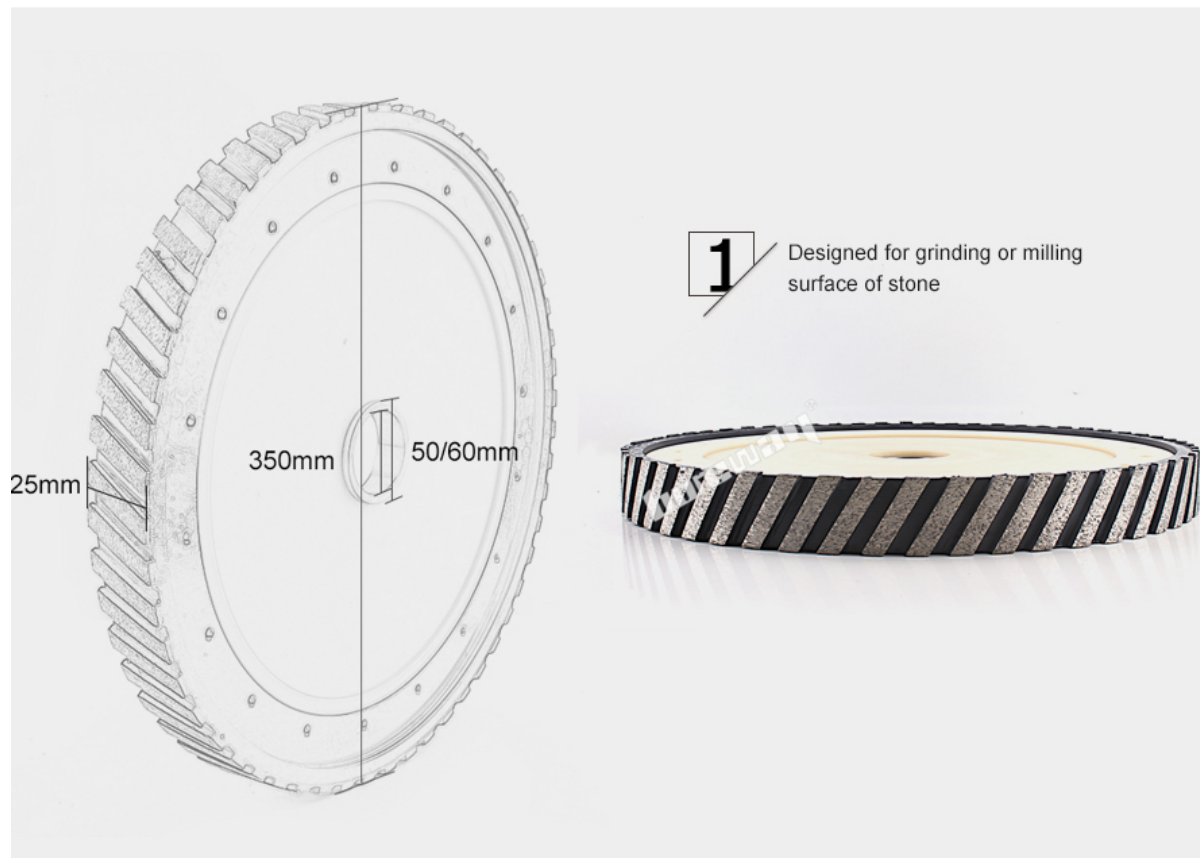

boreway®

1

Designed for grinding or milling surface of stone

Boreway Machinery Co., Ltd.
www.diamondtools.top
www.boreway.com