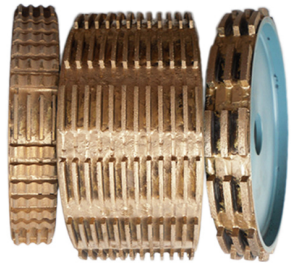

Boreway Machinery Co., Ltd.
www.diamondtools.top
www.boreway.com

Boreway Machinery Co., Ltd.
www.diamondtools.top
www.boreway.com

Boreway Machinery Co., Ltd.
www.diamondtools.top
www.boreway.com