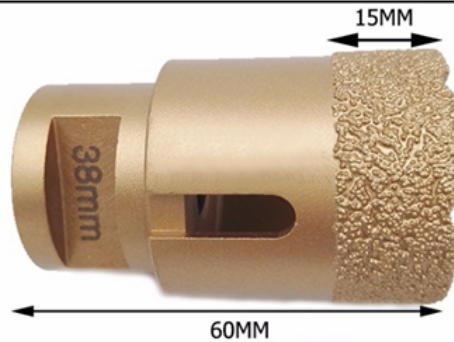

boreway®

Boreway Machinery Co., Ltd.
www.diamondtools.top
www.boreway.com

boreway®

Boreway Machinery Co., Ltd.
www.diamondtools.top
www.boreway.com

boreway®

Vacuum brazed diamond drilling core bits with 15MM diamond height

Diameter 20mm, 25mm, 28mm,
30mm, 32mm, 35mm, 38mm;
43mm, 45mm, 50mm, 55mm,
60mm, 65mm, 68mm; 70mm,
75mm, 80mm, 90mm, 100mm,
110mm, 115mm, 125mm

Dry/wet drilling

for porcelain tile, granite, marble, stone, Masonry, brick