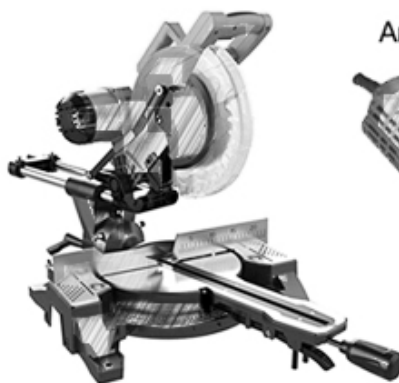

Angle Grinder

Multi-function cutting machine