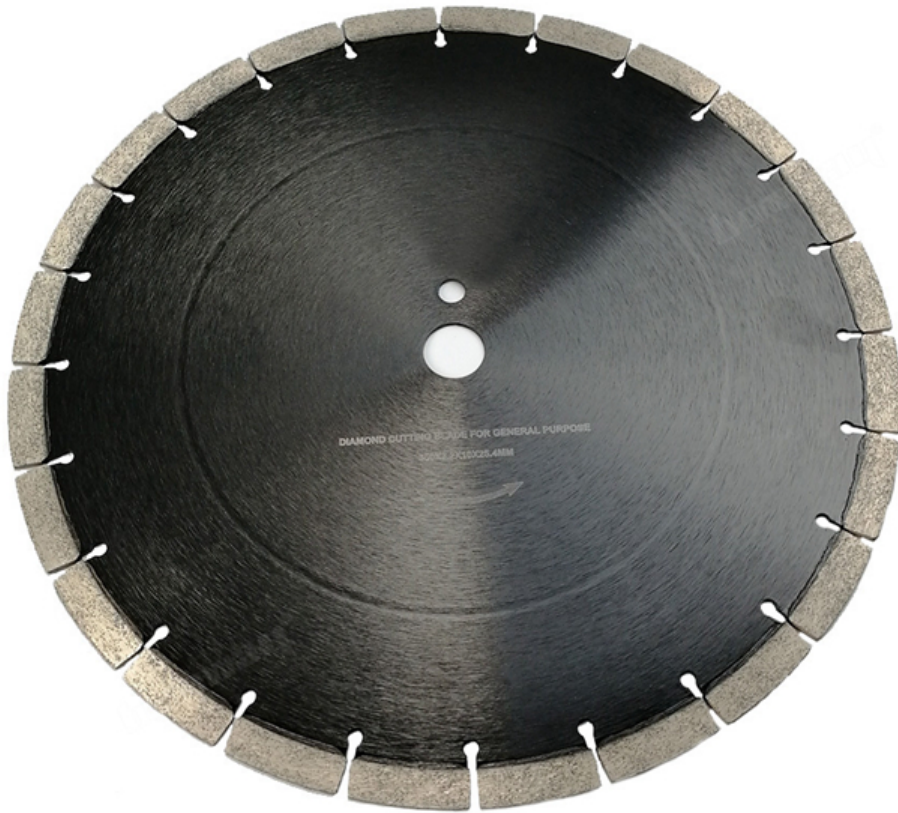

boreway®

Boreway Machinery Co., Ltd.
www.diamondtools.top
www.boreway.com

DIAMOND CUTTING BLADE FOR GENERAL PURPOSE

Diameter: 360X3.2X10X25.4

boreway®

Boreway Machinery Co., Ltd.
www.diamondtools.top
www.boreway.com