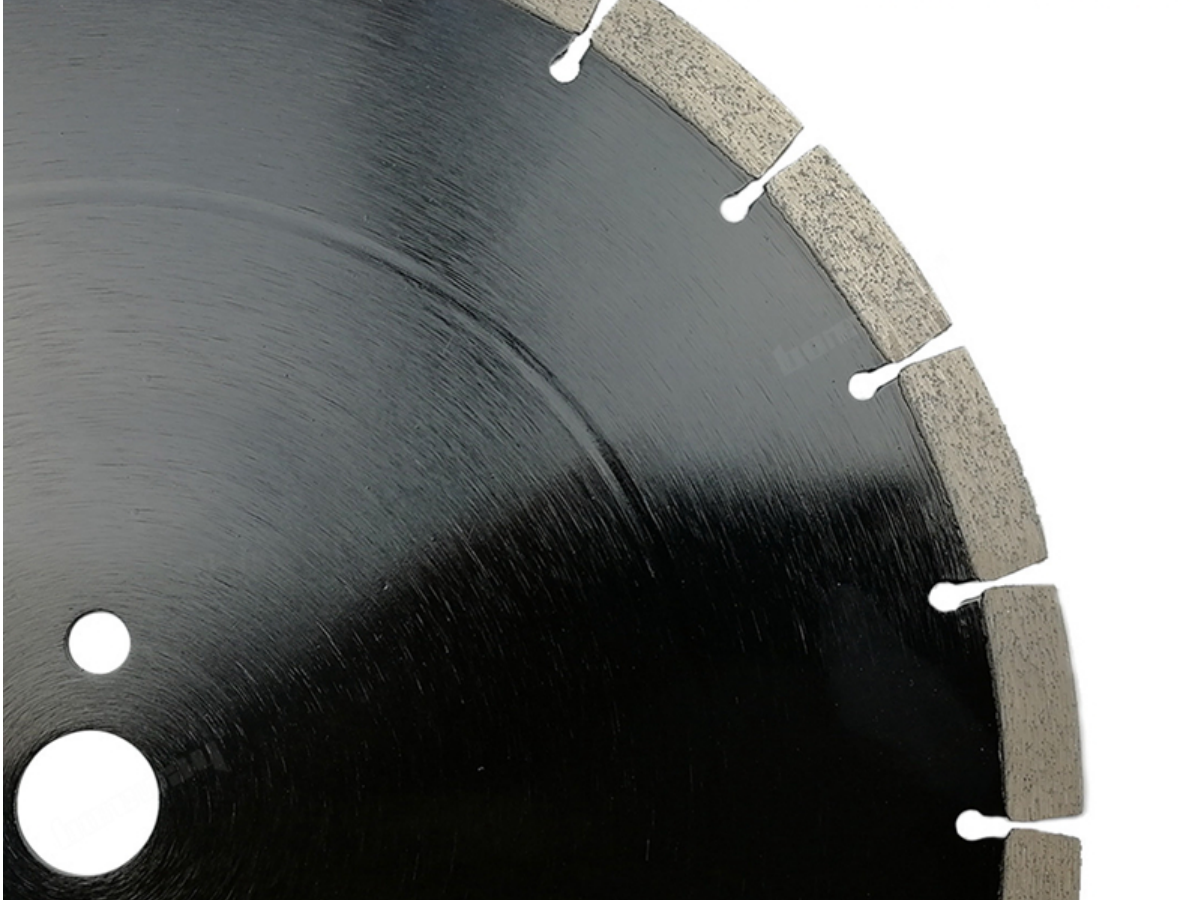

boreway®

Boreway Machinery Co., Ltd.
www.diamondtools.top
www.boreway.com

請 向 經 銷 商, **Pls** 向 經 銷 商 詢 價: [http://www.diamondtools.top](#) 或 向 經 銷 商 詢 價: [http://www.boreway.com](#)
請 向 經 銷 商, **Pls** 向 經 銷 商 詢 價: [http://www.diamondtools.top](#) 或 向 經 銷 商 詢 價: [http://www.boreway.com](#)

請 向 經 銷 商 & 經 銷 商:

1. 請 向 經 銷 商 詢 價 或 向 經 銷 商 詢 價;
2. 請 向 經 銷 商 詢 價 或 向 經 銷 商 詢 價, 請 向 經 銷 商 詢 價 或 向 經 銷 商 詢 價 或 向 經 銷 商 詢 價