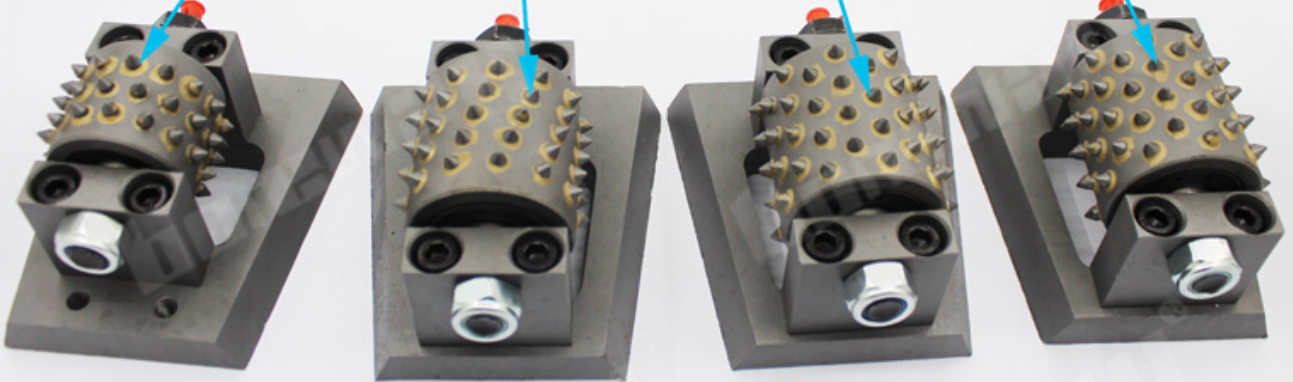

boreway®

45S

60S

72S

99S