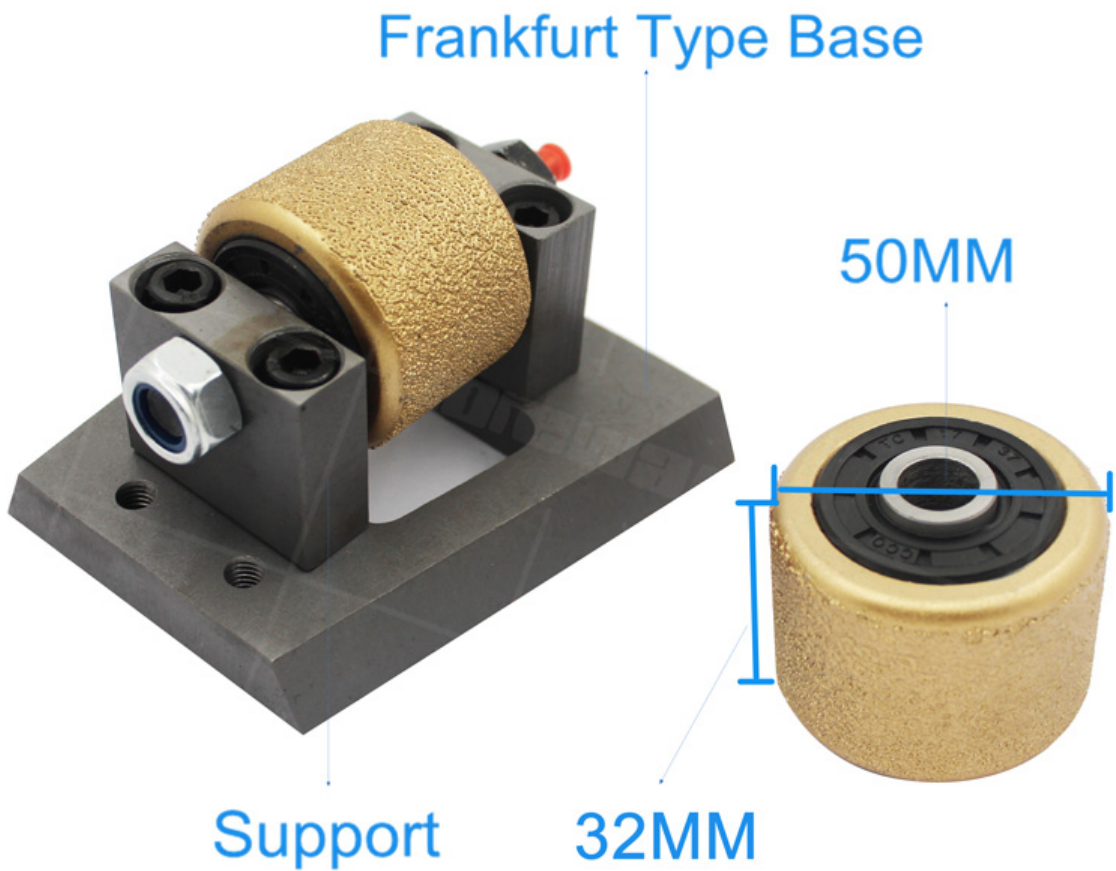

00000000000:

00 000000000 00000 0000000000000000 00000000 0000 00000000 000000:

00000	0000000	00000	0000000
-------	---------	-------	---------

50 mm	32mm	Frankfurt Type Base	Support
-------	------	---------------------	---------

Frankfurt Type Base is a standard base for the support of the microscope. It is made of cast iron and has a diameter of 32mm and a height of 50mm. It is used to hold the microscope in a stable position.

Support: The support is a cast iron block that holds the microscope. It has a diameter of 32mm and a height of 50mm.

Frankfurt Type Base and Support are standard components of the microscope.

Support: The support is a cast iron block that holds the microscope. It has a diameter of 32mm and a height of 50mm.