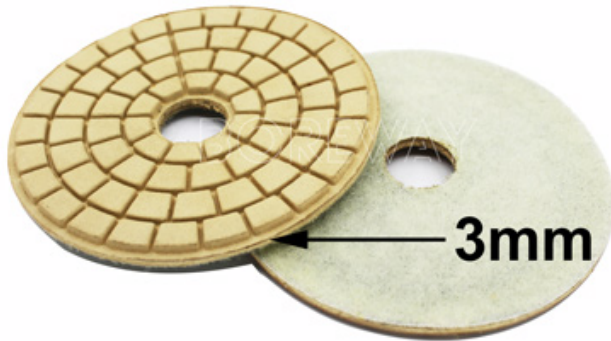

## White Buff Diamond Polishing Pad

### ■ Strong Durability

The product is made of raw materials, strong and tough not easy to be damaged, strong friction and not easy to have burrs.

## Product Material

Gum,flexible and practical, even lines,can effectively dissipate heat and light.

## Simple Connection

Stable nylon sticky cloth, not easy to fall off, easy to use and replace