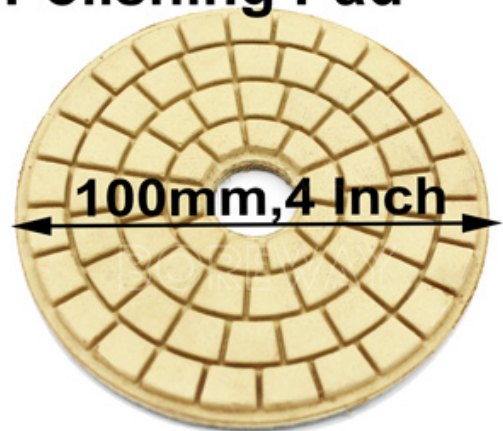

## White Buff Diamond Polishing Pad