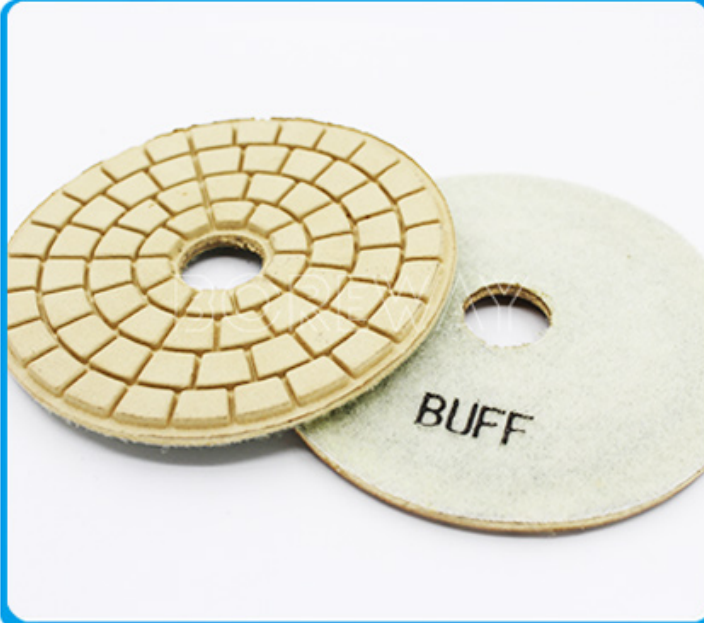

## White Buff Diamond Polishing Pad

### ■ Strong Durability

The product is made of raw materials, strong and tough not easy to be damaged, strong friction and not easy to have burrs.

## Product Material

Gum,flexible and practical, even lines,can effectively dissipate heat and light.

## Simple Connection

Stable nylon sticky cloth, not easy to fall off, easy to use and replace