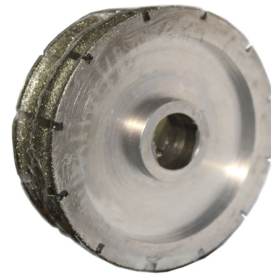

Boreway Machinery Co., Ltd.
www.diamondtools.top
www.boreway.com

Boreway Machinery Co., Ltd.
www.diamondtools.top
www.boreway.com

Boreway Machinery Co., Ltd.
www.diamondtools.top
www.boreway.com