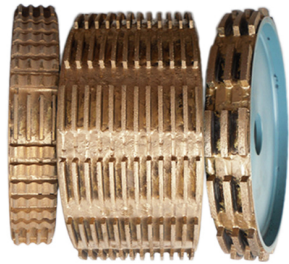

Boreway Machinery Co., Ltd.
www.diamondtools.top
www.boreway.com

Boreway Machinery Co., Ltd.
www.diamondtools.top
www.boreway.com

Boreway Machinery Co., Ltd.
www.diamondtools.top
www.boreway.com