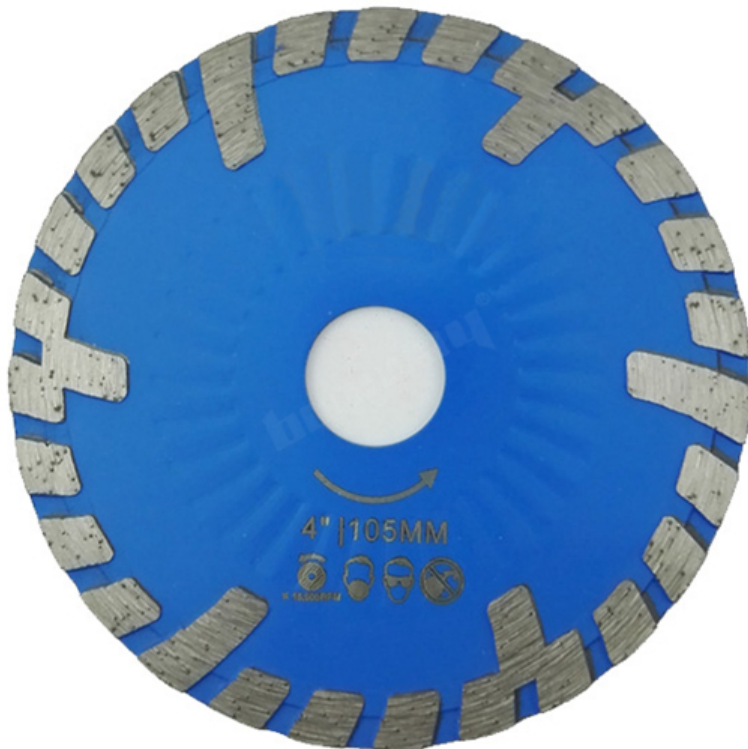

Introduction:

Boreway **Diamond saw blade Hot pressed Diamond Wave Turbo Blade with Slant Protection Teeth** can be used for Cutting stone & construction material, concrete, brick, tile, granite, marble, masonry. Reinforced core steel with wave, stronger strength provide stable and smooth cutting, Wet or dry use. For very hard material, recommend wet working.

Machinery:

Angle grinder, Miter saw and Table saw can use this Diamond Hot Pressed Superthin Diamond Turbo Blade for Ceramic Tile Granite Marble.

ANGLE GRINDER

MITER SAW

TABLE SAW

Feature:

1. wet and Dry cutting, No Chipping;
2. High Professional quality, very fast cutting, smooth edge;
3. Wide Application: for cutting Granite, Marble, Stone, Concrete, Brick;
4. Hot pressed blade provide fast cutting speed, Stable Cutting Performance and long working life.

Specification:

Diameter	Thickness	Height of segments	Bore
4"/105mm	2.0-2.1mm	8MM	20MM with reducer washer 16mm
4.5"/115MM	2.3-2.4mm	8MM	22.23mm/7/8"
5"/125MM	2.3-2.4mm	8MM	22.23mm/7/8"

If you want Diameter 4.5" and 5" with bore 20mm, please leave us messages to ask for reduce washer 20mm.

Picture:

Diamond saw blade Hot pressed Diamond Wave Turbo Blade with Slant Protection Teeth

Boreway Machinery Co., Ltd.
www.diamondtools.top
www.boreway.com

4inch Hot pressed Diamond Wave Turbo Blade with Slant Protection Teeth