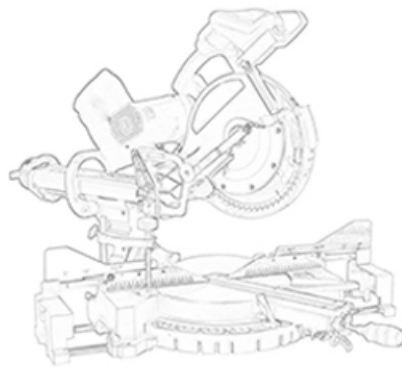

Introduction:

Boreway **Diamond saw blade Hot pressed Diamond Wave Turbo Blade with Slant Protection Teeth** can be used for Cutting stone & construction material, concrete, brick, tile, granite, marble, masonry. Reinforced core steel with wave, stronger strength provide stable and smooth cutting, Wet or dry use. For very hard material, recommend wet working.

Machinery:

Angle grinder, Miter saw and Table saw can use this Diamond Hot Pressed Superthin Diamond Turbo Blade for Ceramic Tile Granite Marble.

ANGLE GRINDER

MITER SAW

TABLE SAW

Feature:

1. wet and Dry cutting, No Chipping;
2. High Professional quality, very fast cutting, smooth edge;
3. Wide Application: for cutting Granite, Marble, Stone, Concrete, Brick;
4. Hot pressed blade provide fast cutting speed, Stable Cutting Performance and long working life.

Specification:

Diameter	Thickness	Height of segments	Bore
4"/105mm	2.0-2.1mm	8MM	20MM with reducer washer 16mm
4.5"/115MM	2.3-2.4mm	8MM	22.23mm/7/8"
5"/125MM	2.3-2.4mm	8MM	22.23mm/7/8"

If you want Diameter 4.5" and 5" with bore 20mm, please leave us messages to ask for reduce washer 20mm.