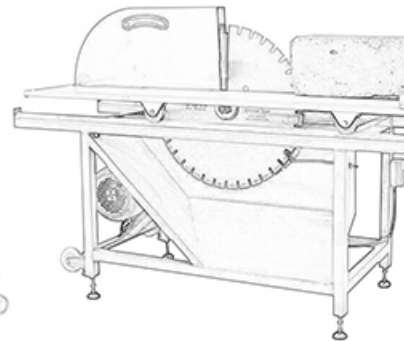

Introduction:

Boreway **Diamond saw blade Hot pressed Diamond Wave Turbo Blade with Slant Protection Teeth** can be used for Cutting stone & construction material, concrete, brick, tile, granite, marble, masonry. Reinforced core steel with wave, stronger strength provide stable and smooth cutting, Wet or dry use. For very hard material, recommend wet working.

Machinery:

Angle grinder, Miter saw and Table saw can use this Diamond Hot Pressed Superthin Diamond Turbo Blade for Ceramic Tile Granite Marble.

ANGLE GRINDER

MITER SAW

TABLE SAW

Feature:

1. wet and Dry cutting, No Chipping;
2. High Professional quality, very fast cutting, smooth edge;
3. Wide Application: for cutting Granite, Marble, Stone, Concrete, Brick;
4. Hot pressed blade provide fast cutting speed, Stable Cutting Performance and long working life.