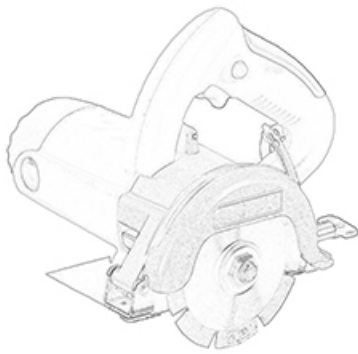

Introduction:

Boreway **Diamond saw blade Hot pressed Diamond Wave Turbo Blade with Slant Protection Teeth** can be used for Cutting stone & construction material, concrete, brick, tile, granite, marble, masonry. Reinforced core steel with wave, stronger strength provide stable and smooth cutting, Wet or dry use. For very hard material, recommend wet working.

Machinery:

Angle grinder, Miter saw and Table saw can use this Diamond Hot Pressed Superthin Diamond Turbo Blade for Ceramic Tile Granite Marble.

ANGLE GRINDER

MITER SAW

TABLE SAW

Feature:

1. wet and Dry cutting, No Chipping;
2. High Professional quality, very fast cutting, smooth edge;
3. Wide Application: for cutting Granite, Marble, Stone, Concrete, Brick;
4. Hot pressed blade provide fast cutting speed, Stable Cutting Performance and long working life.

Specification:

Diameter	Thickness	Height of segments	Bore
4"/105mm	2.0-2.1mm	8MM	20MM with reducer washer 16mm
4.5"/115MM	2.3-2.4mm	8MM	22.23mm/7/8"
5"/125MM	2.3-2.4mm	8MM	22.23mm/7/8"

If you want Diameter 4.5" and 5" with bore 20mm, please leave us messages to ask for reduce washer 20mm.