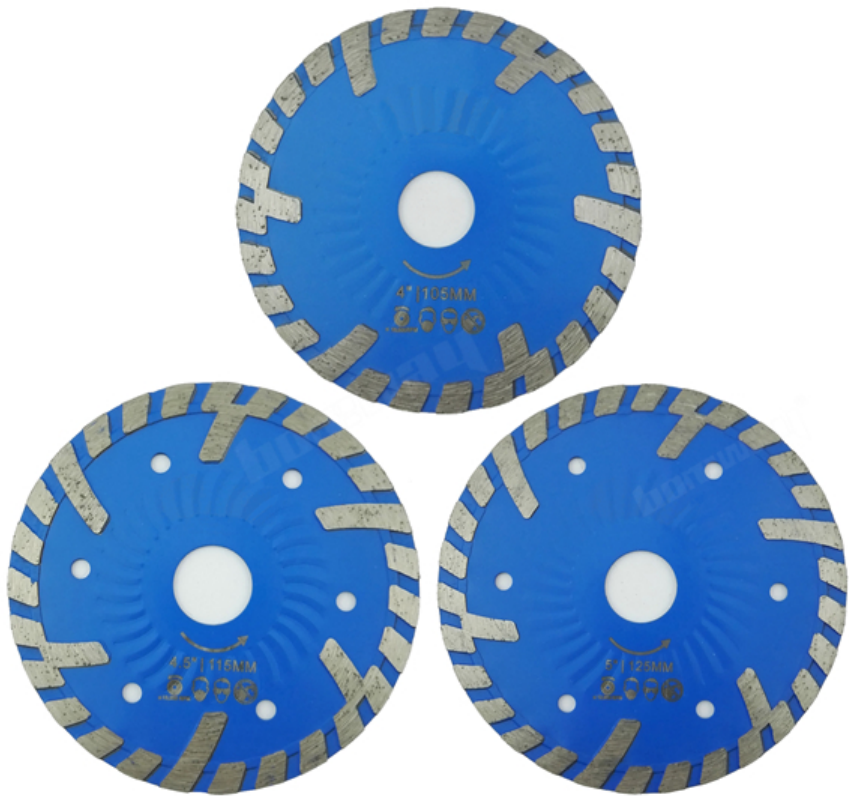

Introduction:

Boreway **Diamond saw blade Hot pressed Diamond Wave Turbo Blade with Slant Protection Teeth** can be used for Cutting stone & construction material, concrete, brick, tile, granite, marble, masonry. Reinforced core steel with wave, stronger strength provide stable and smooth cutting, Wet or dry use. For very hard material, recommend wet working.

Machinery:

Angle grinder, Miter saw and Table saw can use this Diamond Hot Pressed Superthin Diamond Turbo Blade for Ceramic Tile Granite Marble.

ANGLE GRINDER

MITER SAW

TABLE SAW

Feature:

1. wet and Dry cutting, No Chipping;
2. High Professional quality, very fast cutting, smooth edge;
3. Wide Application: for cutting Granite, Marble, Stone, Concrete, Brick;
4. Hot pressed blade provide fast cutting speed, Stable Cutting Performance and long working life.

Specification:

Diameter	Thickness	Height of segments	Bore
4"/105mm	2.0-2.1mm	8MM	20MM with reducer washer 16mm
4.5"/115MM	2.3-2.4mm	8MM	22.23mm/7/8"
5"/125MM	2.3-2.4mm	8MM	22.23mm/7/8"

If you want Diameter 4.5" and 5" with bore 20mm, please leave us messages to ask for reduce washer 20mm.

Picture:

Diamond saw blade Hot pressed Diamond Wave Turbo Blade with Slant Protection Teeth

Boreway Machinery Co., Ltd.
www.diamondtools.top
www.boreway.com

4inch Hot pressed Diamond Wave Turbo Blade with Slant Protection Teeth