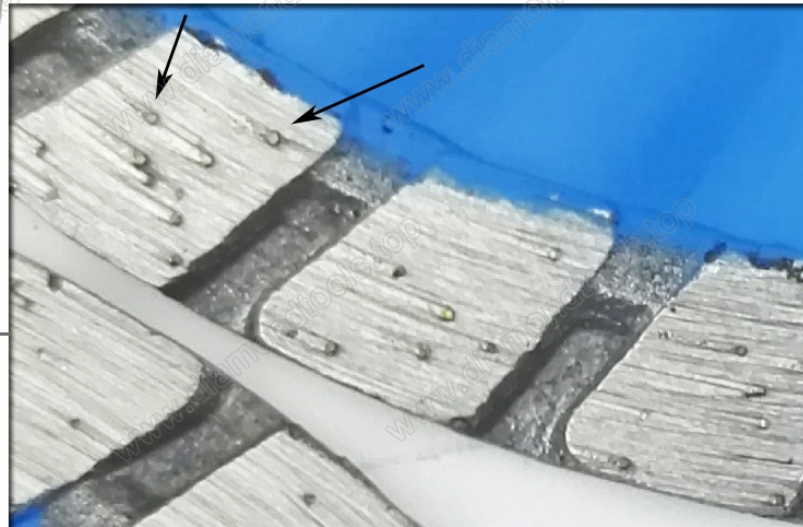

Introduction:

Boreway **Hot pressed Diamond Waved Turbo Blade** can be used for Cutting stone & construction material, concrete, brick, tile, granite, marble, masonry. Reinforced core steel with wave, stronger strength provide stable and smooth cutting, Wet or dry use. For very hard material, recommend wet working.

Great Choice

Reinforced core steel

DIAMOND WAVED TURBO BLADE

High Professional Quality

Fast Cutting Speed Long working life

Wide Application

● GRANITE MARBLE STONE CONCRETE BRICK

**Very strong Core Steel
provide stable cutting**