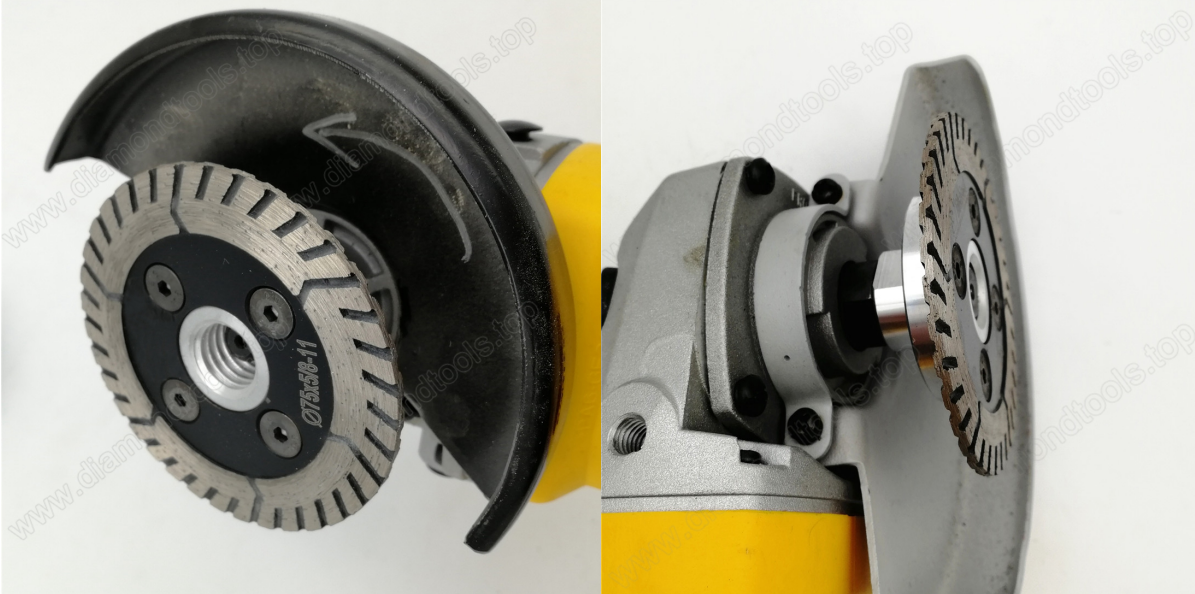

Boreway Machinery Co., Ltd.
www.diamondtools.top
www.boreway.com