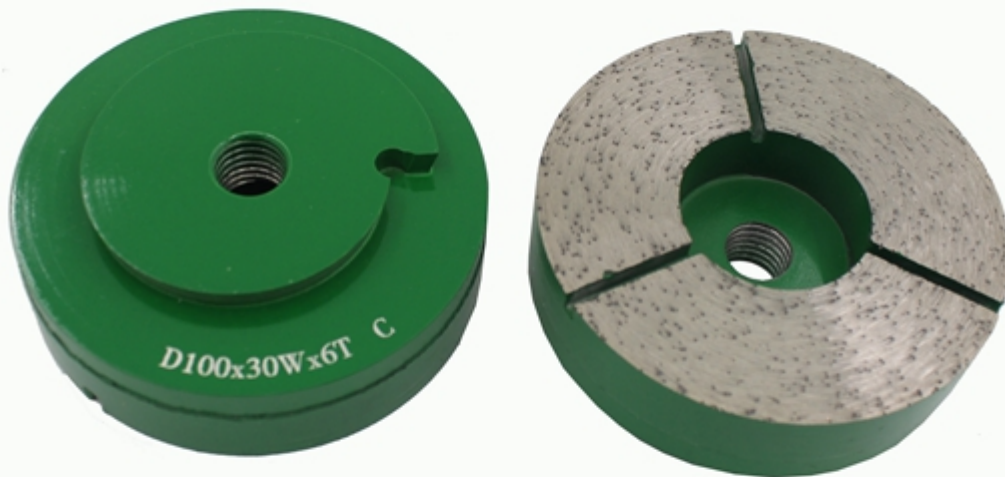

boreway®

Boreway Machinery Co., Ltd.
www.diamondtools.top
www.boreway.com