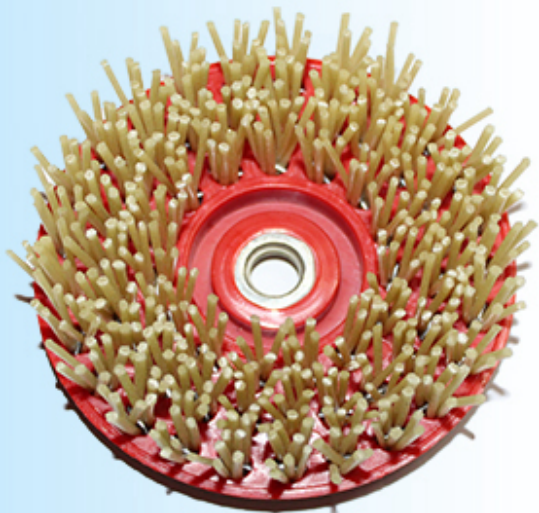

boneway® Multi size diamond brushes