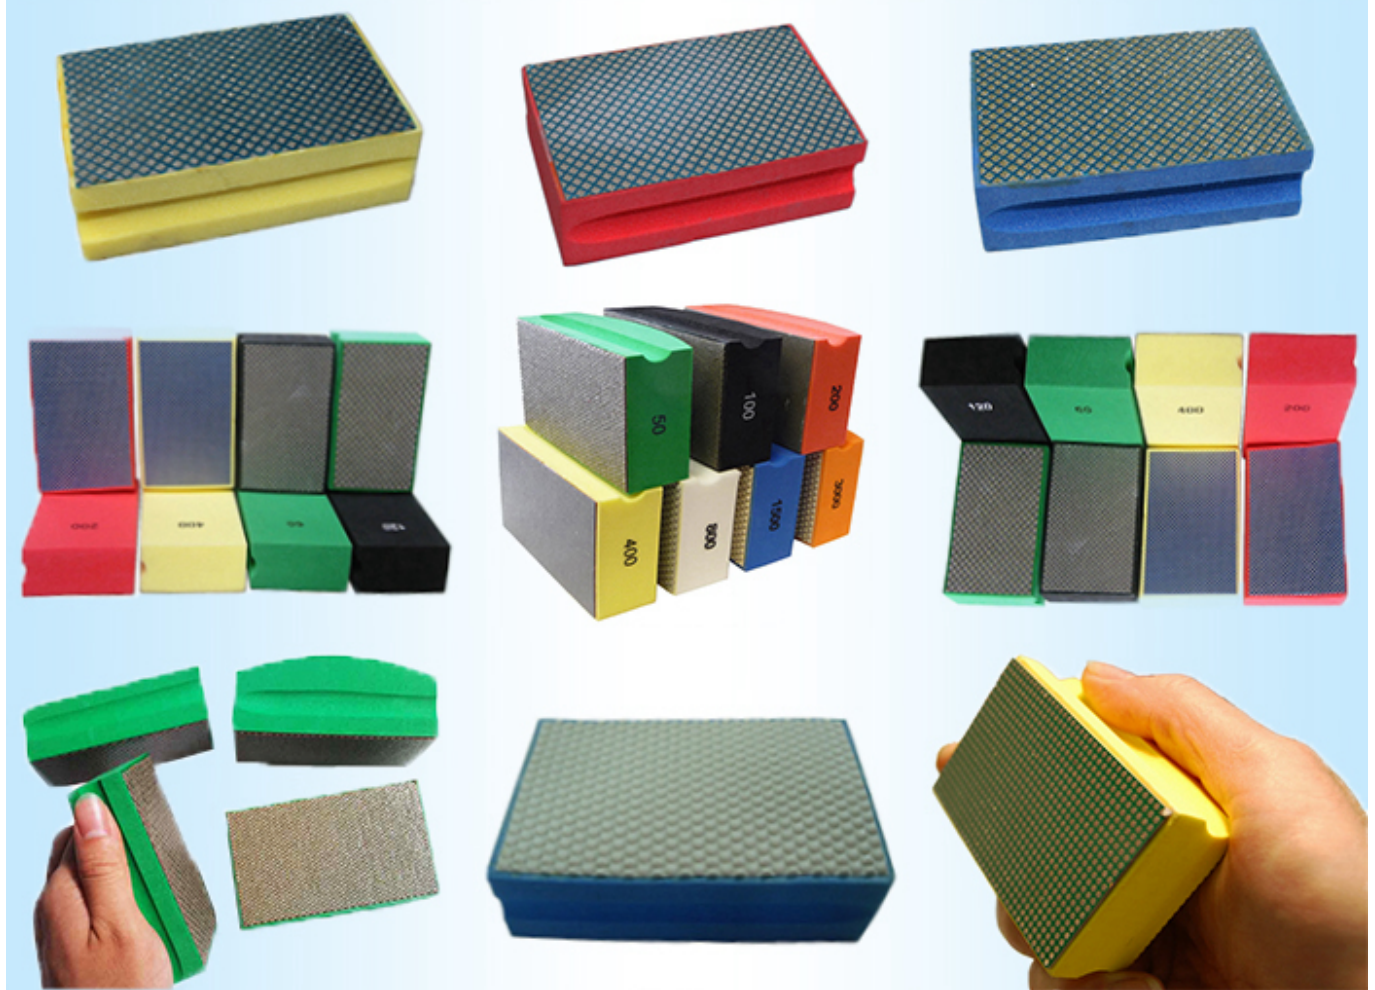

boneway® Multi size diamond handpads