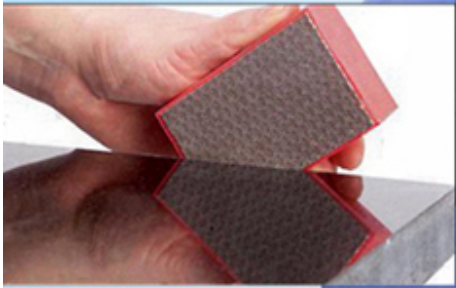

Applicable materilas

For glass cups

For concrete product

For ceramic tiles

For wood boards

For stone slabs

For knife sharpening

Applications

Notice:

1. Before purchase, please provide the model of the machine.