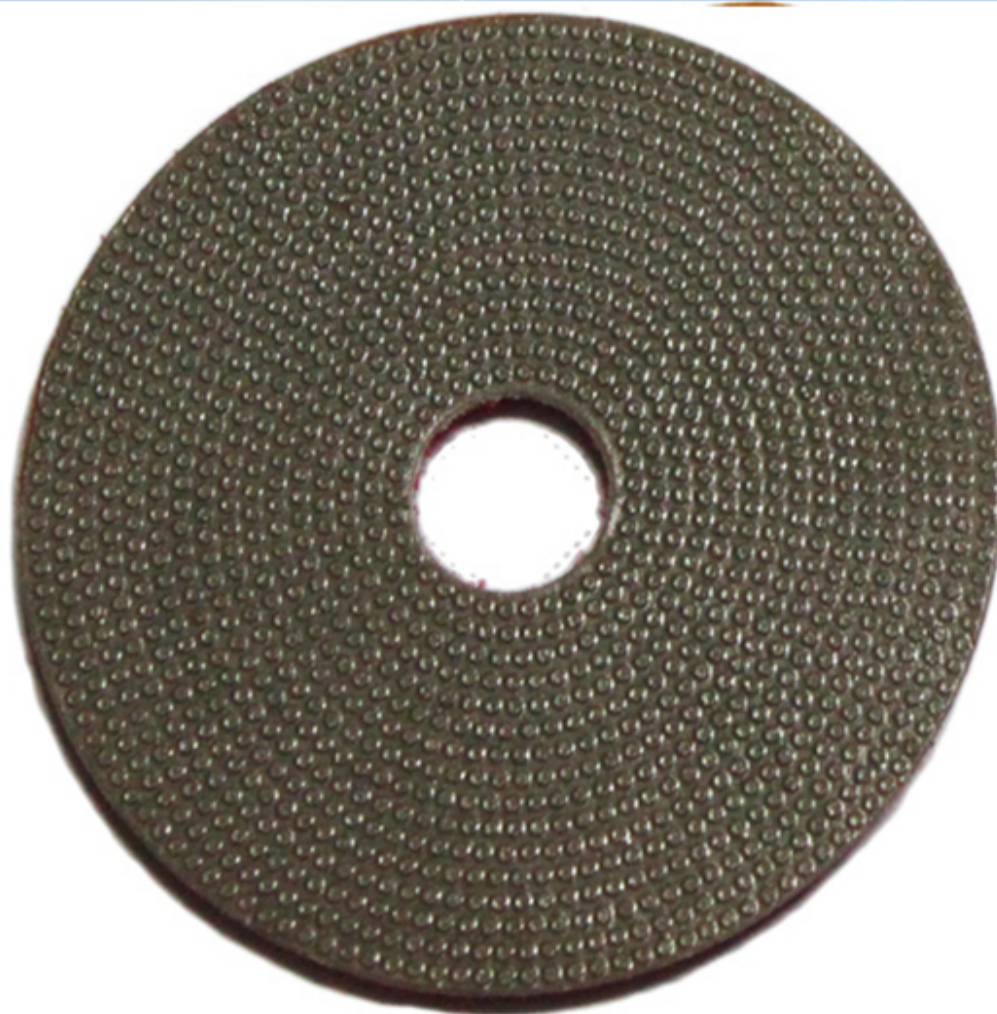

Product Description:

Brief introduction:

Life and the grinding effect of the electroplating diamond polishing pads may be influenced by many factors, the materials surface hardness, grinding machine weight, speed, water volume, workers experience, the diamond polishing pads supporting a variety of lapping machine, equipped with large grinding machines and the grinding effect will be better. The wet use electroplating diamond polishing pads are made of high quality diamond powder and unique resin adhesive, so that the polishing pads have strong grinding force, high wear resistance and long lifespan. Adopt the high-quality nylon sticky cloth, the adhesive is firm, the reusable is not easy to be damaged, the back is printed with the granularity of the product, easy to use, the back LOGO can be customized. Diamond polishing pads have high polishing speed, high brightness, in the grinding and polishing, polishing pads do not pollute the material. As the colorful polishing pads grinding quartz will pollute the stone, we developed a white polishing pads specifically for quartz grinding, solve the pollution problem.

Other specifications can be customized according to requirements.

Specification:

Specification of electroplated diamond polishing pads:

Brand	Boreway
Name	Diamond polishing pads
Diameter	3" 4" 5" 6" 7"
Materials	Diamond powder and resin
Grit	50# 100# 200# 400# 800# 1500# 3000#
Applicable machines	Angle grinder handheld grinder floor grinding machines
Applicable materials	Marble granite quartz concrete ceramic tiles and so on

Other specification can be customized according to need.

Images:

Only parts of electroplated diamond polishing pads

If you want know more details of the electroplated grinding pads, please contact us

boreway®