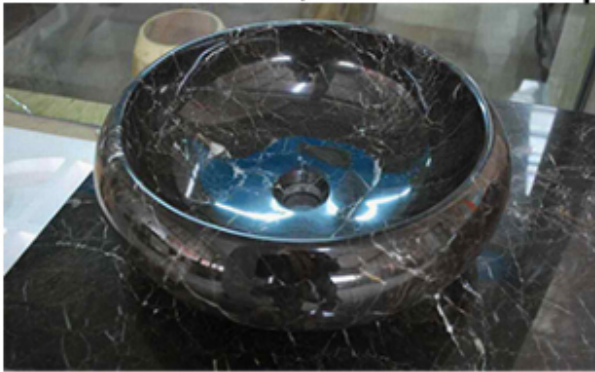

Wash basin, countertop Concrete and epoxy floor

Packing & delivery