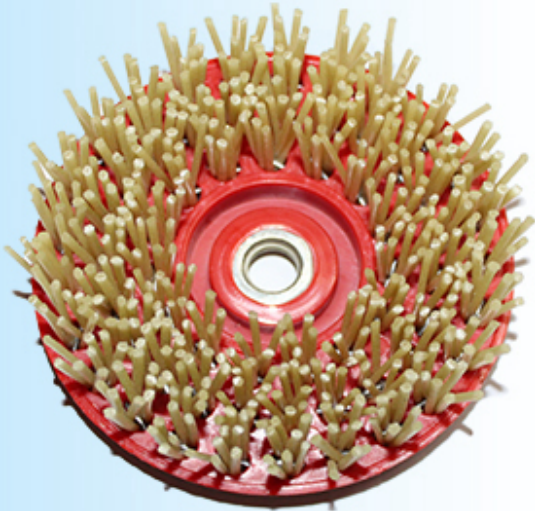

boneway® Multi size diamond brushes

[Steel wire antique abrasive brushes:](#)