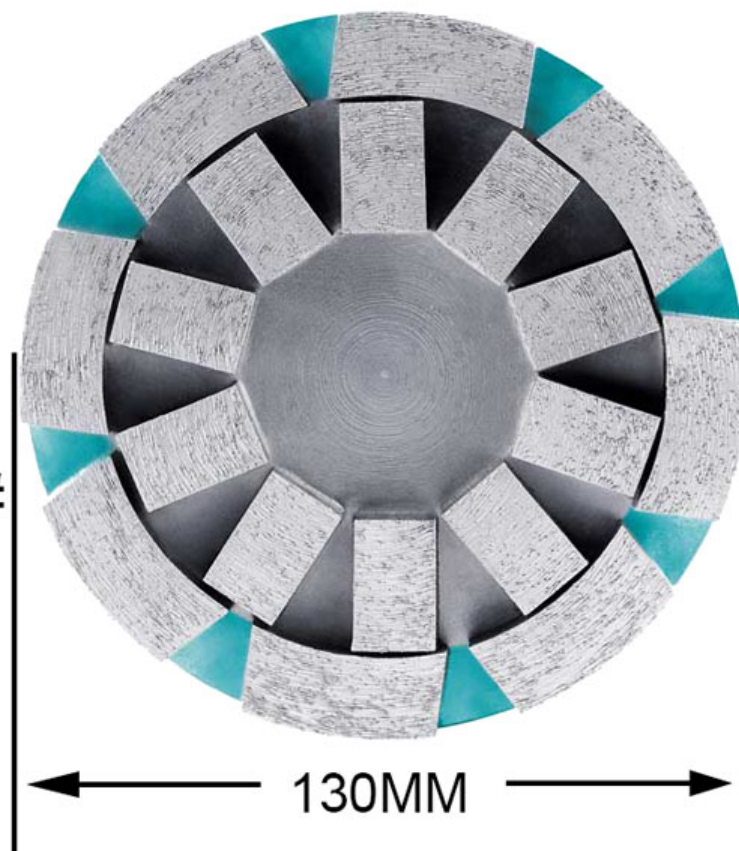

## Planetary Positioning Wheel

30/40#

45/50#

50/60#

70/80#

80/100#

Application:

**Sinter Round Satellite Wheel** use for Automatic Grinding Machine.