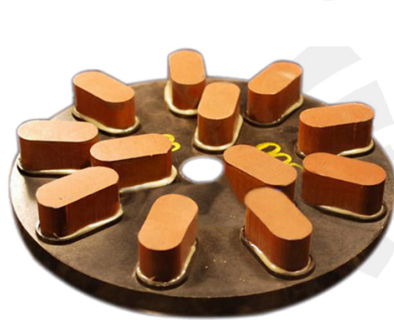

Boreway Machinery Co., Ltd.
www.diamondtools.top
www.boreway.com