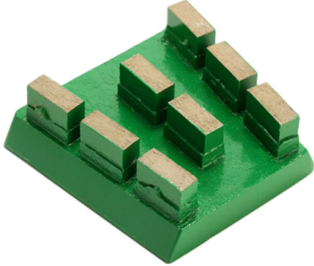

Boreway Machinery Co., Ltd.
www.diamondtools.top
www.boreway.com

Resin Frankfurt Abrasive

Applicable for the polishing of different kinds/color marble slabs with low cost,fast glossing,high gloss and good polishing effect.

Description	Color	Package(PCS/PTN)	Weight(KG/PTN)
Resin Frankfurt	400#,600#,800# 1000#,1200#,1500#	36	17