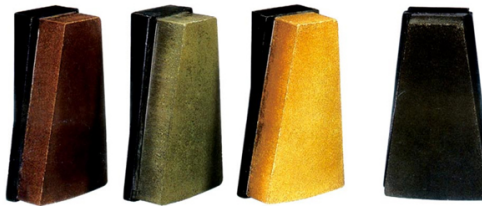

BROWN 棕抛   GREEN 绿抛   WHITE 白抛   BLACK 黑抛

Boreway Machinery Co., Ltd.
www.diamondtools.top
www.boreway.com