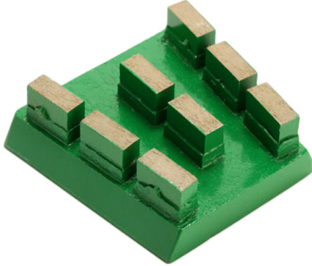

Production Description:

Introduction

Marble abrasive is one of the most powerful products of Boreway, we provide various products including Diamond Abrasive, Magnesite, Abrasive and Resin Lux etc. It is applicable in continuous automatic, single head machine, manual machine and curve grinding machine, it has the characteristic of high sharpness, abrasiveness, fast lossing, stable quality and super applicability.

All of our products have been strictly tested before access to market.

Other specification can be ordered by client.

Detailed Images:

Abrasive For Marble:

Diamond Frankfurt Abrasive:

Applicable in continuous production line or single head machine instead of normal abrasive tools.

Description	Grit	Type	Remark
Diamond Frankfurt Abrasive	40#,60#,80#,120#,150#,180#	A,B	Applicable for marble and artificial panel

Boreway Machinery Co., Ltd.
www.diamondtools.top
www.boreway.com

Boreway Machinery Co., Ltd.
www.diamondtools.top
www.boreway.com

Boreway Machinery Co., Ltd.
www.diamondtools.top
www.boreway.com

Resin Frankfurt Abrasive

Applicable for the polishing of different kinds/color marble slabs with low cost,fast glossing,high gloss and good polishing effect.