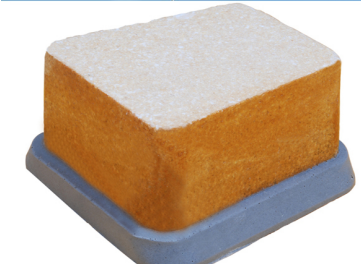

Boreway Machinery Co., Ltd.
www.diamondtools.top
www.boreway.com