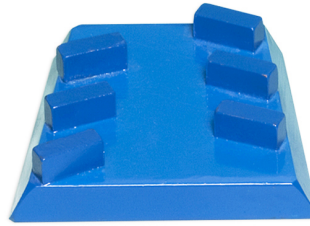

All of our products have been strictly tested before access to market.

Other specification can be ordered by client.

Detailed Images:

Abrasive For Marble:

Diamond Frankfurt Abrasive:

Applicable in continuous production line or single head machine instead of normal abrasive tools.

Description	Grit	Type	Remark
Diamond Frankfurt Abrasive	40#,60#,80#,120#,150#,180#	A,B	Applicable for marble and artificial panel

Boreway Machinery Co., Ltd.
www.diamondtools.top
www.boreway.com

Boreway Machinery Co., Ltd.
www.diamondtools.top
www.boreway.com