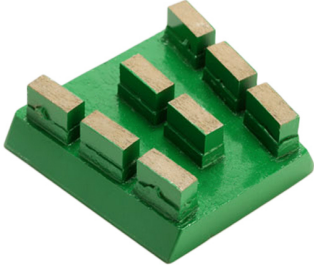

Production Description:

Introduction

Marble abrasive is one of the most powerful products of Boreway, we provide various products including Diamond Abrasive, Magnesite, Abrasive and Resin Lux etc. It is applicable in continuous automatic, single head machine, manual machine and curve grinding machine, it has the characteristic of high sharpness, abrasiveness, fast lossing, stable quality and super applicability.

All of our products have been strictly tested before access to market.

Other specification can be ordered by client.

Detailed Images:

Abrasive For Marble:

Diamond Frankfurt Abrasive:

Applicable in continuous production line or single head machine instead of normal abrasive tools.

Description	Grit	Type	Remark
Diamond Frankfurt Abrasive	40#,60#,80#,120#,150#,180#	A,B	Applicable for marble and artificial panel

Boreway Machinery Co., Ltd.
www.diamondtools.top
www.boreway.com

Boreway Machinery Co., Ltd.
www.diamondtools.top
www.boreway.com

Boreway Machinery Co., Ltd.
www.diamondtools.top
www.boreway.com

Resin Frankfurt Abrasive

Applicable for the polishing of different kinds/color marble slabs with low cost, fast glossing, high gloss and good polishing effect.