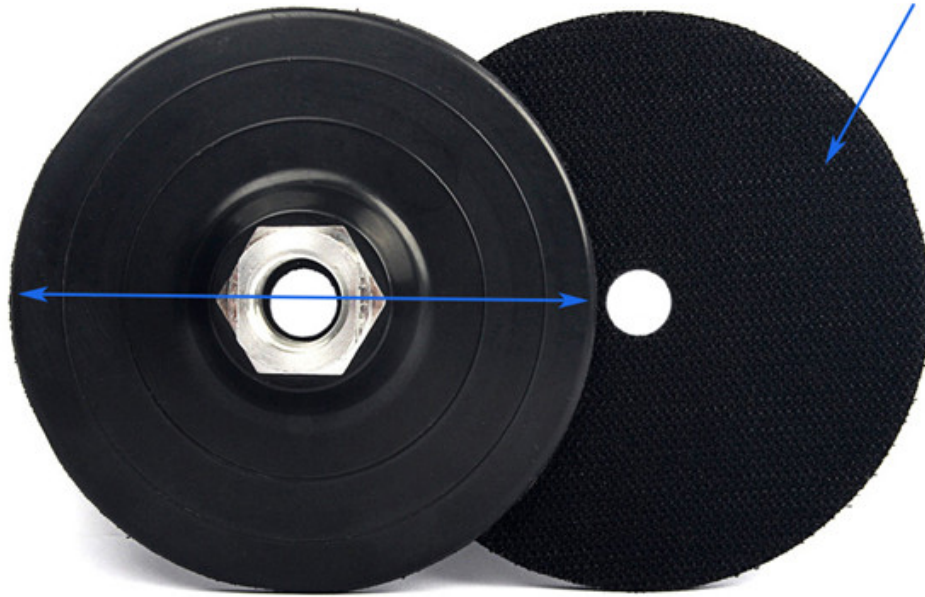

100mm M14 5/8 "-11

100mm M14 5/8 "-11

100mm

100mm

Boreway

<?xml:namespace prefix = o />

4

M14 5/8 "-11

100mm

Adhesion Backer

4 Inch

Thread: M14 or 5/8" -11

Strong Adhesion, Not  
Easy To Fall Off

100mm

Hand-hold Machine

Electrodrill