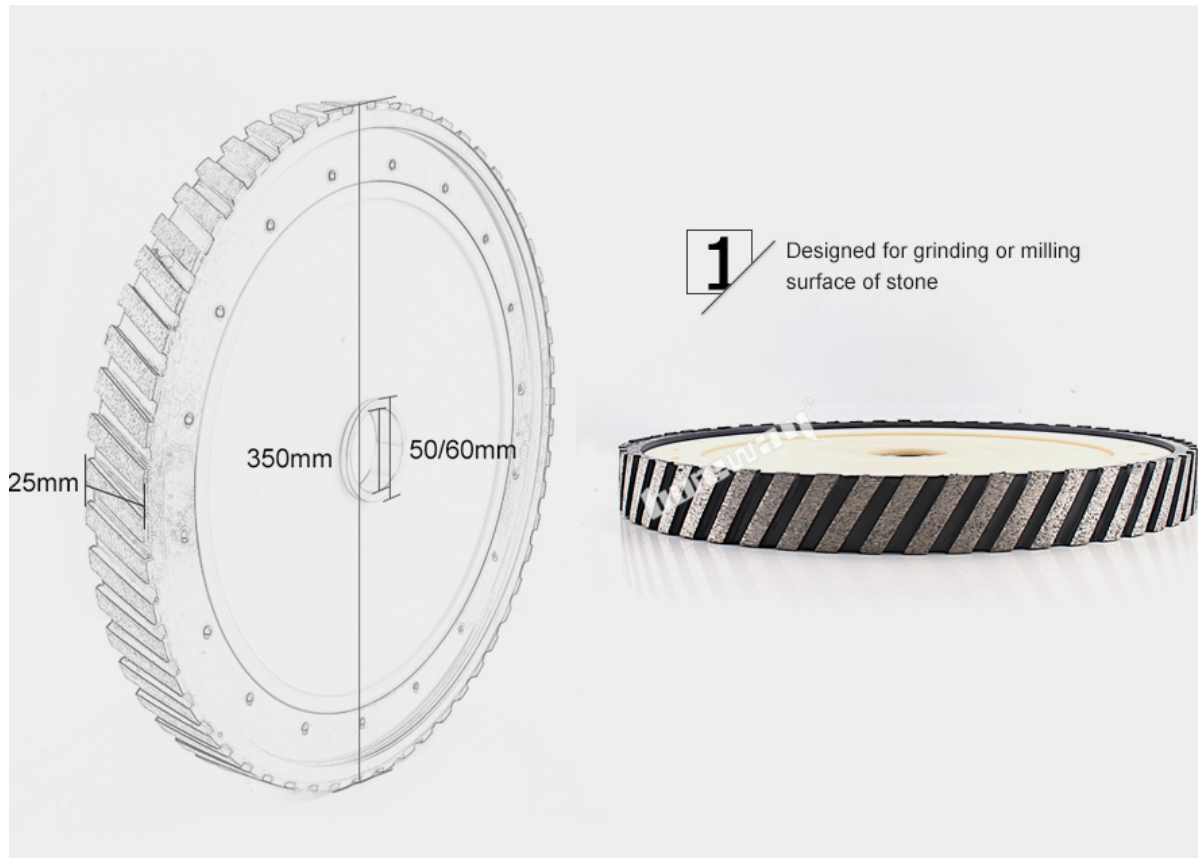

boreway®

Boreway Machinery Co., Ltd.
www.diamondtools.top
www.boreway.com

boreway®

2 Nylon body with light-weight.

3 Arbor 50mm or 60mm available

Boreway Machinery Co., Ltd.
www.diamondtools.top
www.boreway.com