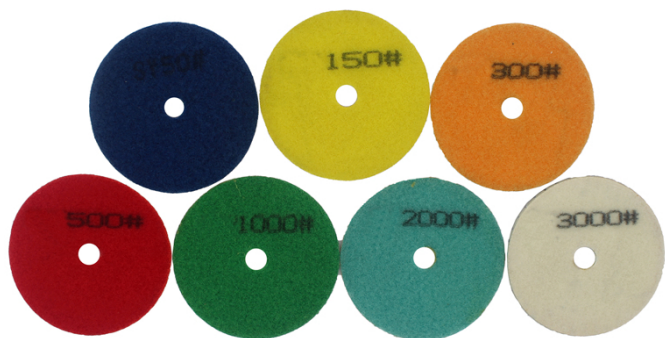

BOREWAY

- 3mm 80mm 7mm 2 1mm
- 3mm 3inch 80mm 1mm 7mm 50mm 150mm 300mm 500mm 1000mm 2000mm 3000mm 3mm 5mm
- BOREWAY 3mm
- BOREWAY 95mm

BOREWAY

- BOREWAY
- BOREWAY
- BOREWAY
- BOREWAY 95mm
- BOREWAY

BOREWAY

BOREWAY	mm	mm	mm	BOREWAY	mm	mm
BW-DPP-W-SY3067	80mm	3mm	50mm 150mm 300mm 500mm 1000mm 2000mm 3000mm	BOREWAY mm	mm mm BOREWAY BOREWAY	mm

BOREWAY

BOREWAY

BOREWAY

boreway[®]

boreway[®]

boreway[®]

boreway[®]