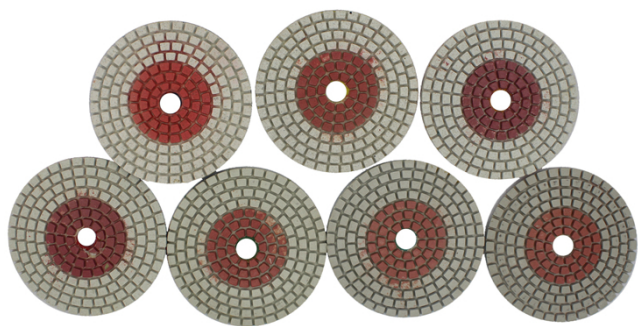

BOREWAY

- 3mm 80mm 7mm 2 1mm
- 3mm 3inch 80mm 1mm 7mm 50mm 150mm 300mm 500mm 1000mm 2000mm 3000mm 3mm 5mm
- BOREWAY 3mm
- BOREWAY 95mm

BOREWAY

- BOREWAY
- BOREWAY
- BOREWAY
- BOREWAY 95mm
- BOREWAY

BOREWAY

BOREWAY	mm	mm	mm	BOREWAY	mm	mm
BW-DPP-W-SY3067	80mm	3mm	50mm 150mm 300mm 500mm 1000mm 2000mm 3000mm	BOREWAY mm	mm mm BOREWAY BOREWAY	mm

BOREWAY

BOREWAY

BOREWAY

boreway[®]

boreway[®]

boreway[®]

boreway[®]