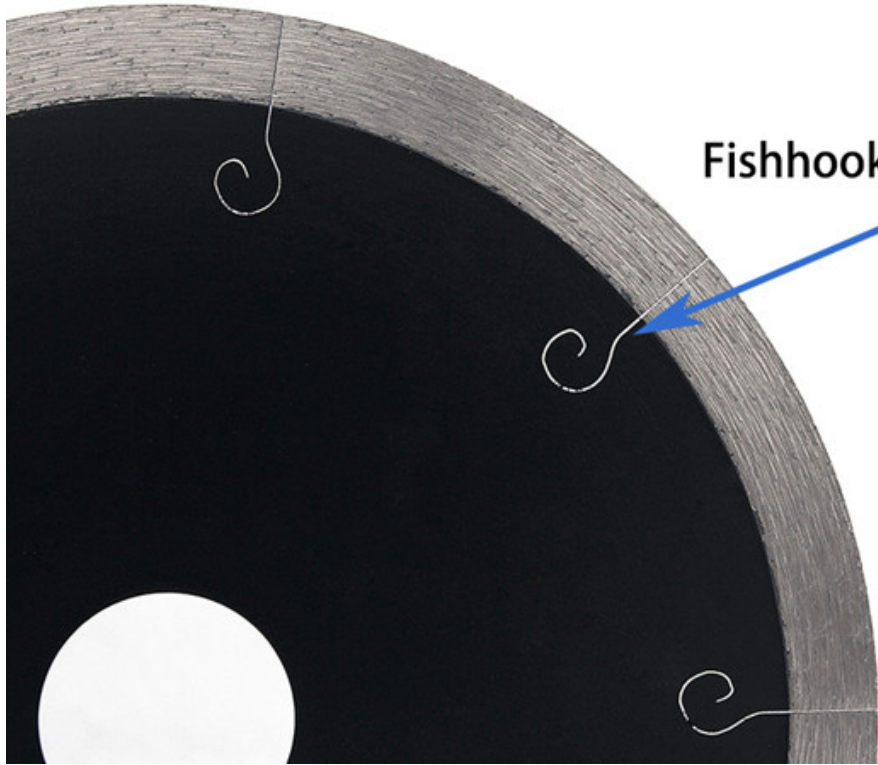

5

Arbor: 22.23mm

Fishhook Designed Saw Blade

Segment Height: 8mm

Segment Thickness: 1.4mm

5

Applications

Unglazed Tile