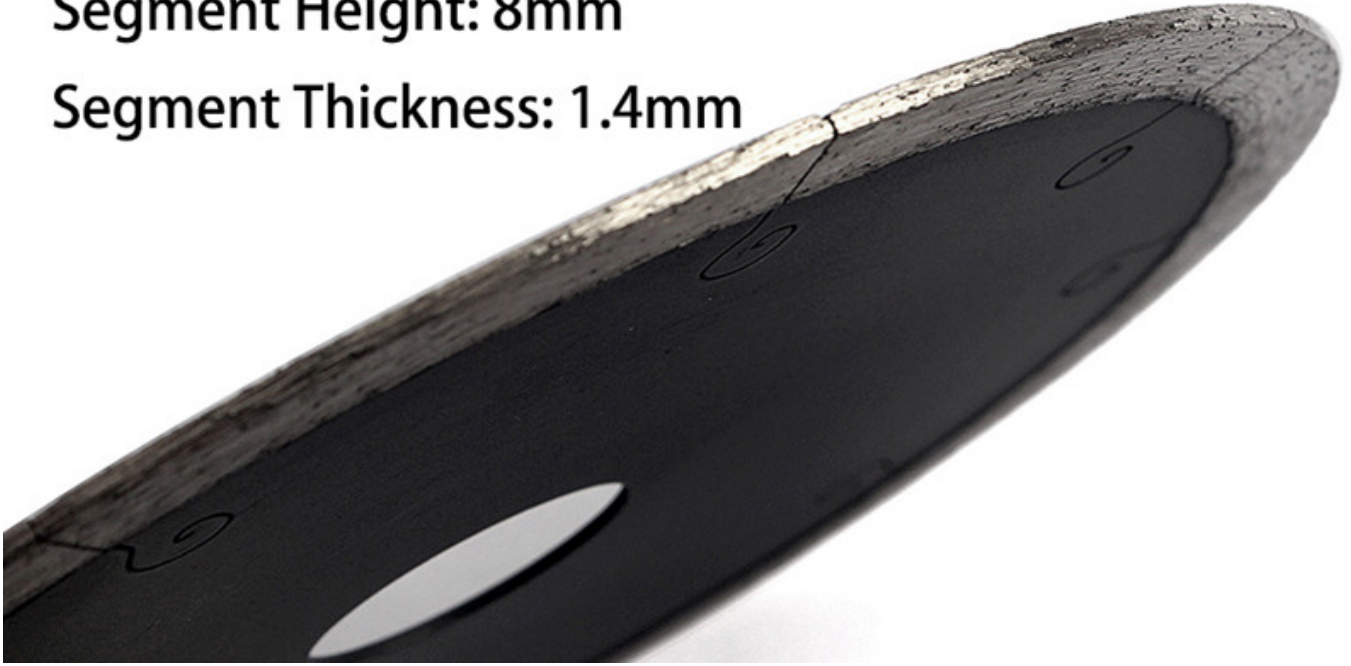

5

Arbor: 22.23mm

Fishhook Designed Saw Blade

Segment Height: 8mm

Segment Thickness: 1.4mm

5

Applications

Unglazed Tile