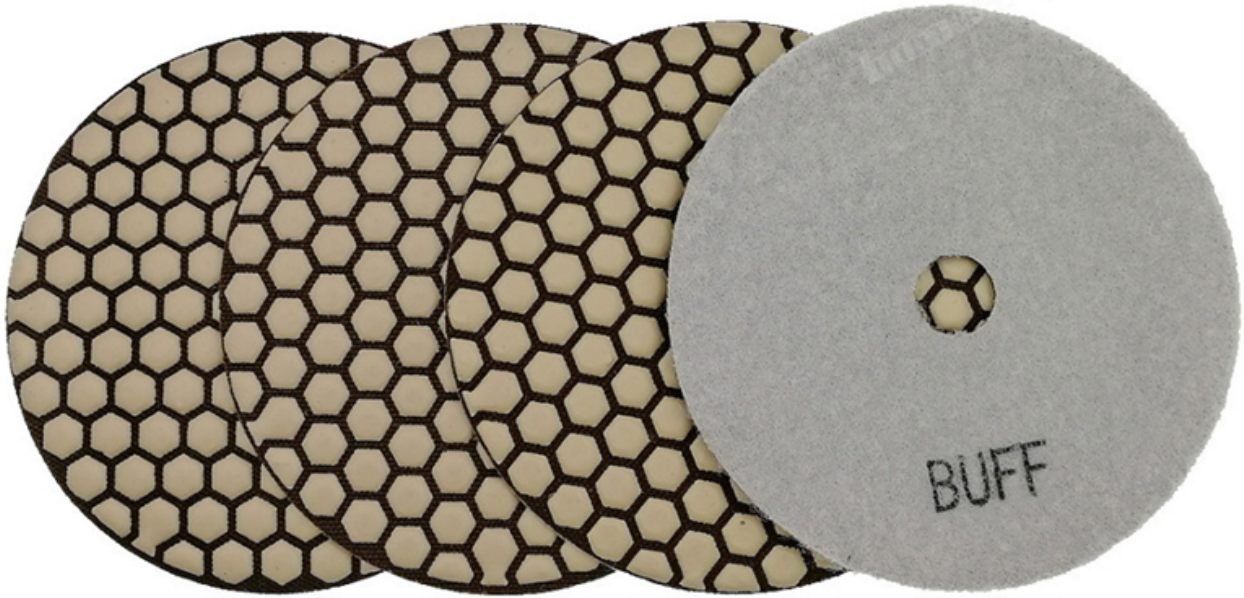

boreway®

Boreway Machinery Co., Ltd.
www.diamondtools.top
www.boreway.com