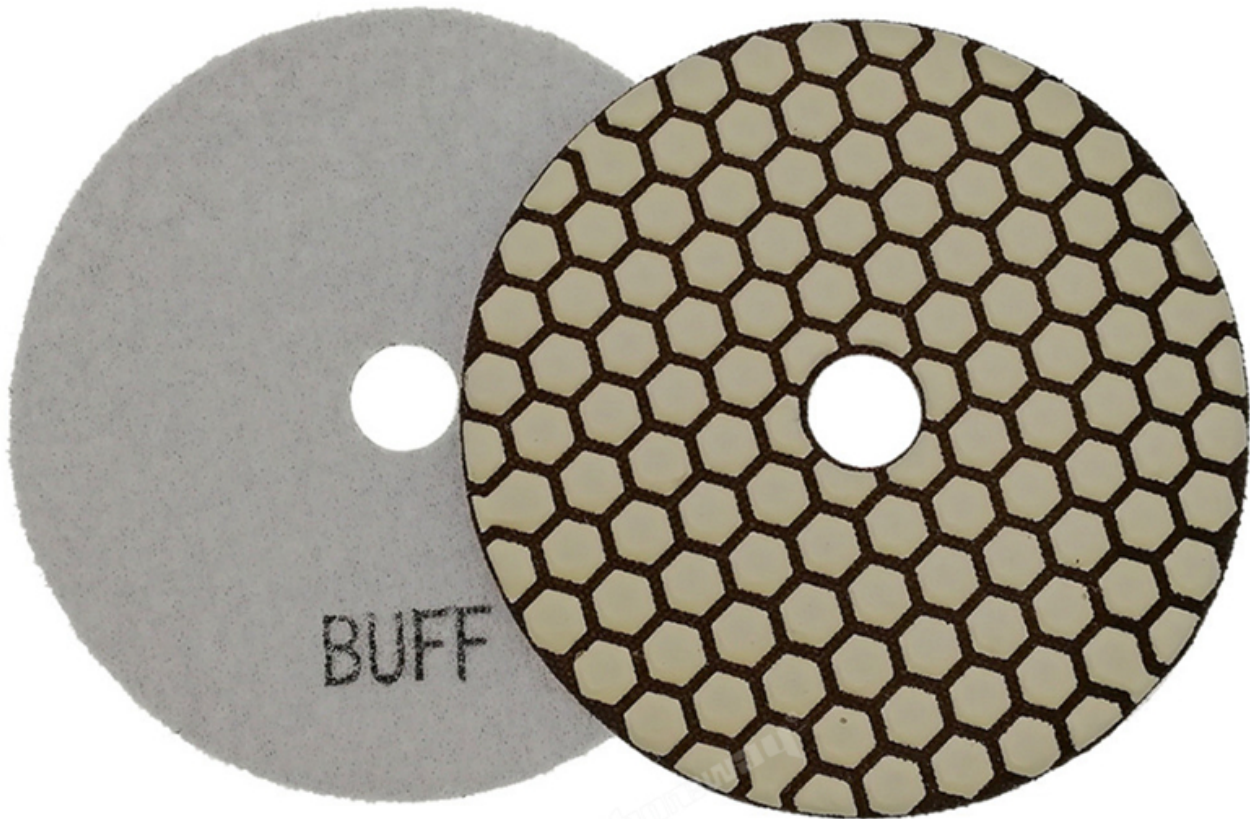

# DRY FLEXIBLE DIAMOND POLISHING PADS

1.5MM  
Workable Thickness

[www.diamondtools.top](http://www.diamondtools.top)

Front Side

Back Side

**boreway**®

**Boreway Machinery Co., Ltd.**  
[www.diamondtools.top](http://www.diamondtools.top)  
[www.boreway.com](http://www.boreway.com)