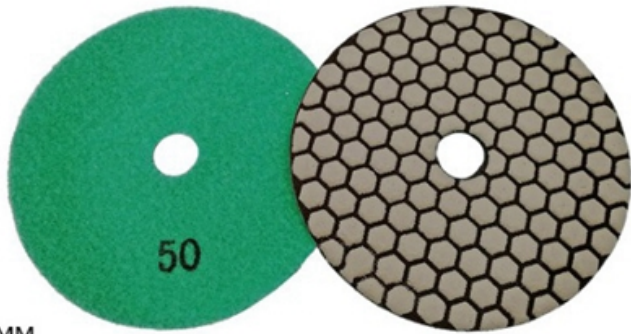

# DRY FLEXIBLE DIAMOND POLISHING PADS

1.5MM  
Workable Thickness

[www.diamondtools.top](http://www.diamondtools.top)

Front Side

Back Side

**boreway**®

**Boreway Machinery Co., Ltd.**  
[www.diamondtools.top](http://www.diamondtools.top)  
[www.boreway.com](http://www.boreway.com)