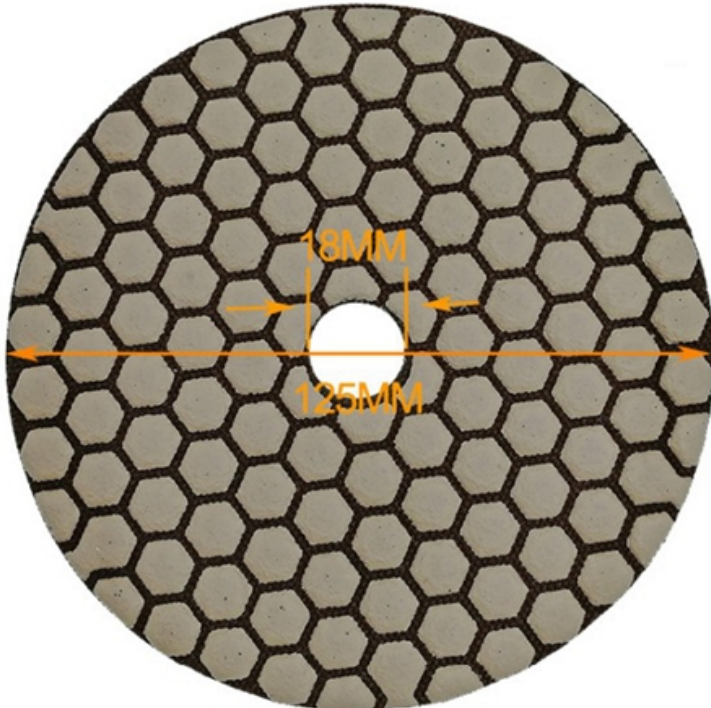

# DRY FLEXIBLE DIAMOND POLISHING PADS

1.5MM  
Workable Thickness

[www.diamondtools.top](http://www.diamondtools.top)

Front Side

Back Side

**boreway**®

**Boreway Machinery Co., Ltd.**  
[www.diamondtools.top](http://www.diamondtools.top)  
[www.boreway.com](http://www.boreway.com)