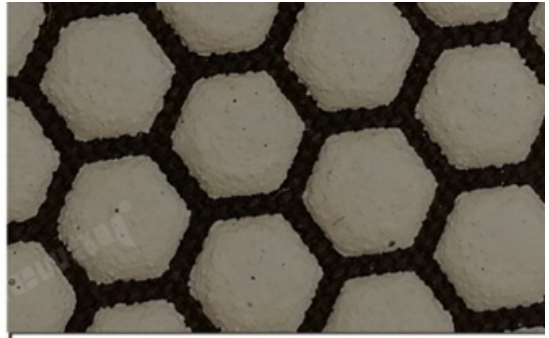

# DRY FLEXIBLE DIAMOND POLISHING PADS

1.5MM  
Workable Thickness

[www.diamondtools.top](http://www.diamondtools.top)

Front Side

Back Side

**boreway**®

**Boreway Machinery Co., Ltd.**  
[www.diamondtools.top](http://www.diamondtools.top)  
[www.boreway.com](http://www.boreway.com)