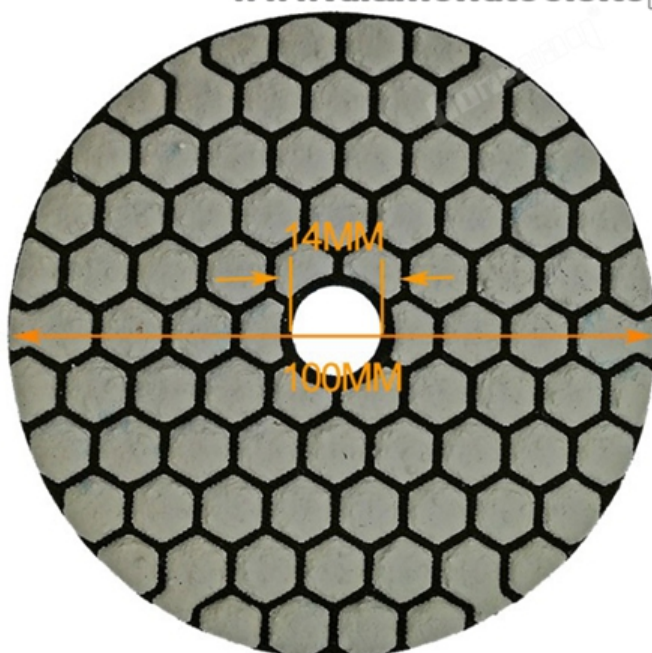

# DRY FLEXIBLE DIAMOND POLISHING PADS

1.5MM  
Workable Thickness

[www.diamondtools.top](http://www.diamondtools.top)

Front Side

Back Side

**boreway**<sup>®</sup>

Boreway Machinery Co., Ltd.  
[www.diamondtools.top](http://www.diamondtools.top)  
[www.boreway.com](http://www.boreway.com)