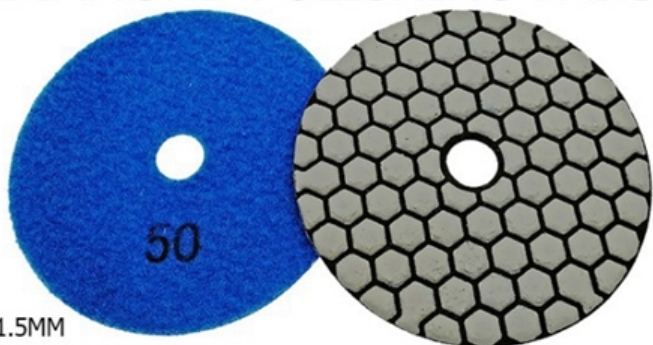

# DRY FLEXIBLE DIAMOND POLISHING PADS

1.5MM  
Workable Thickness

[www.diamondtools.top](http://www.diamondtools.top)

Front Side

Back Side

**boreway**<sup>®</sup>

Boreway Machinery Co., Ltd.  
[www.diamondtools.top](http://www.diamondtools.top)  
[www.boreway.com](http://www.boreway.com)