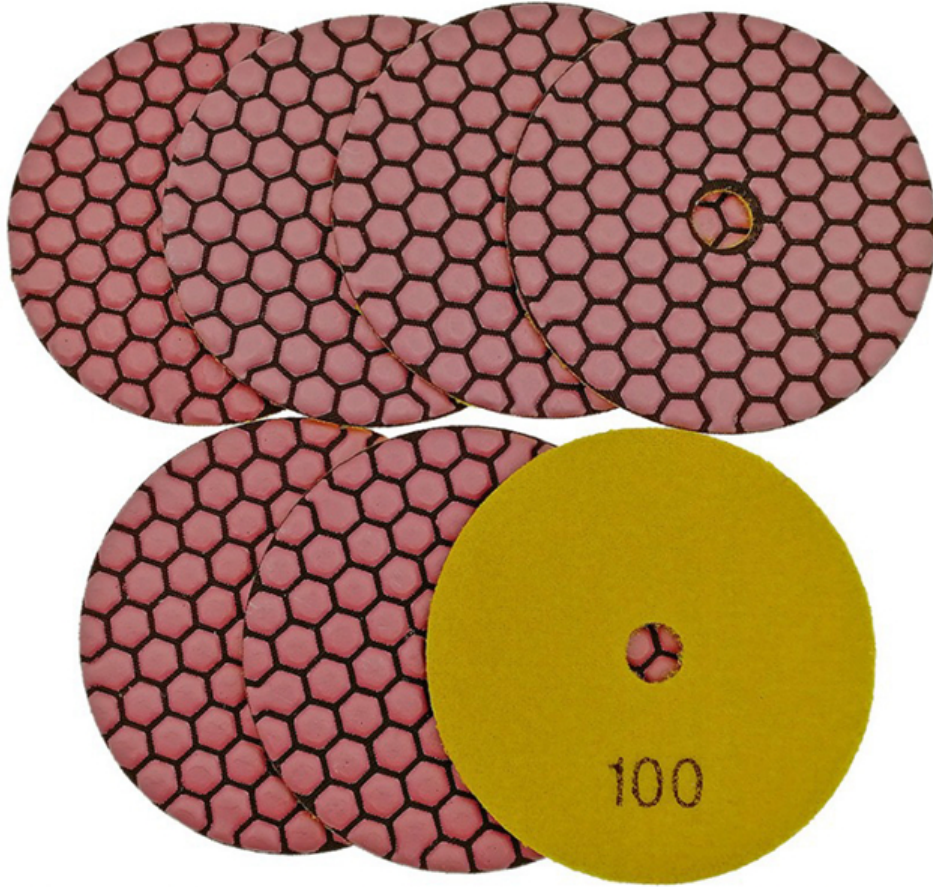

boreway®

Boreway Machinery Co., Ltd.
www.diamondtools.top
www.boreway.com