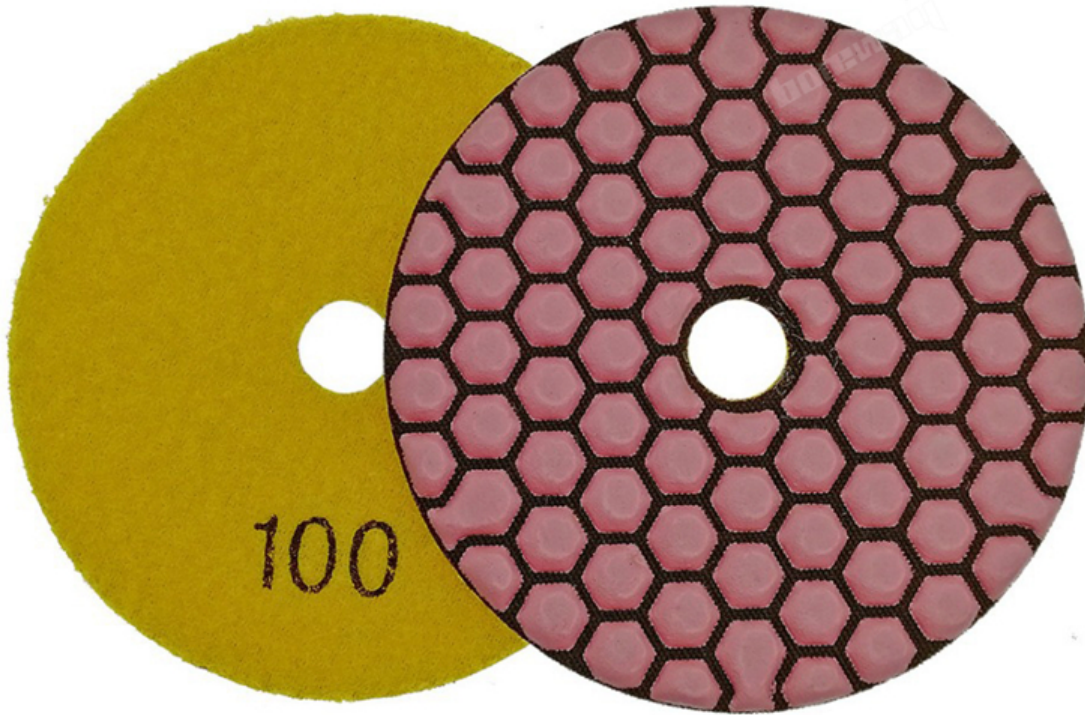

# DRY FLEXIBLE DIAMOND POLISHING PADS

1.5MM  
Workable Thickness

[www.diamondtools.top](http://www.diamondtools.top)

Front Side

Back Side

**boreway**<sup>®</sup>

Boreway Machinery Co., Ltd.  
[www.diamondtools.top](http://www.diamondtools.top)  
[www.boreway.com](http://www.boreway.com)