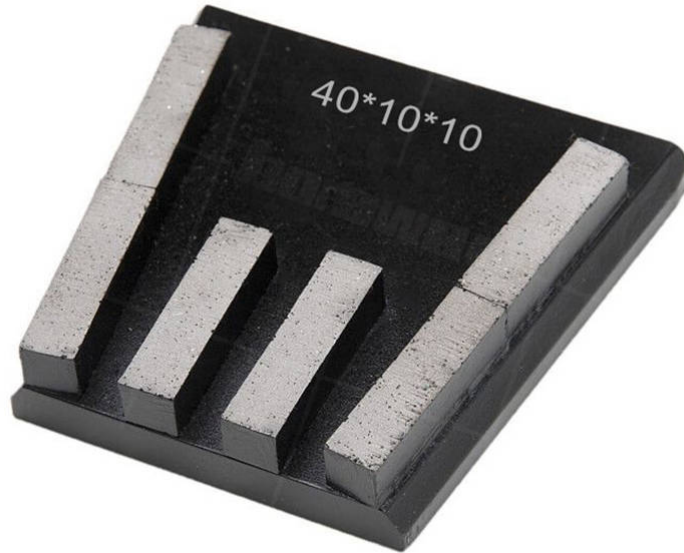

240

□□

1□□□□□□□□

2

3

4 180

□□□	□□□
BW-FM-00	30□/ 60□/ 80□/ 120□/ 180□/ 240□/ 320□

36# 46# 60# 80# 100# 120# 180# 220#

Metal Segment

Frankfurt Block

**boreway**<sup>®</sup>

**Boreway Machinery Co.,Ltd**  
[www.diamondtools.top](http://www.diamondtools.top)  
[www.boreway.net](http://www.boreway.net)

Suzhou Stonemate Machinery Co.,Ltd products are well accepted from the customers all over the world, such as Asia, Europe, U.S.A. Mid-east ,India,and so on.