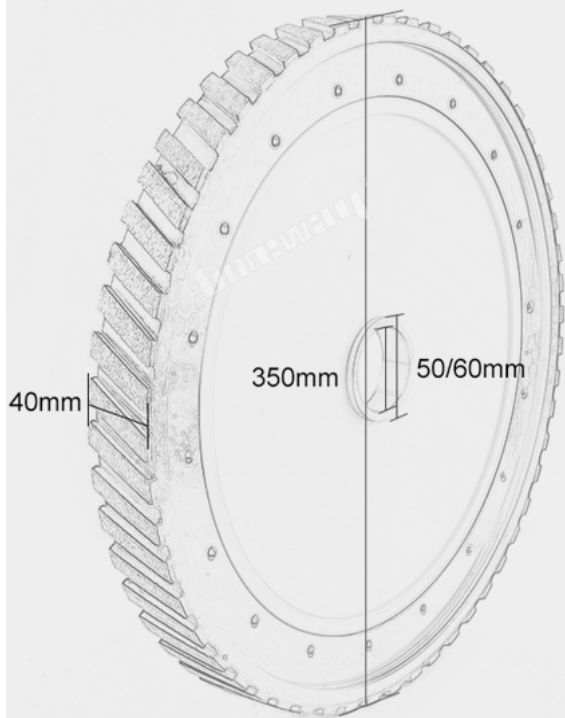

boreway®

1 Designed for grinding or milling surface of stone